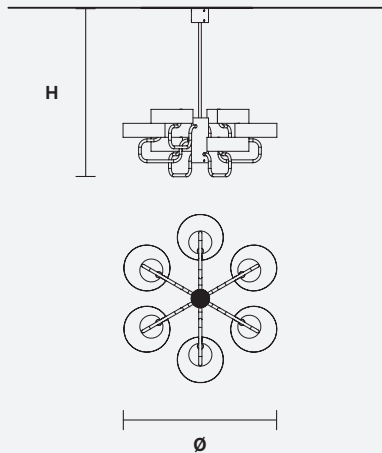

## STANDARD LIGHTING:

H A: 82 cm / 32.28"  
B: 102 cm / 40.15"  
C: 122 cm / 48.03"  
Ø 110 cm / 43.30"

6×G9×40 W

## LED LIGHTING:

H A: 87 cm / 34.25"  
B: 107 cm / 42.12"  
C: 127 cm / 50.01"  
Ø 110 cm / 43.30"

UP: LED x 17W CRI>80

3000 K - 2680 lm

DOWN: LED x 17W CRI>80

3000 K - 2680 lm

DIMMABLE: DALI + 1-10V + PUSH

## STANDARD LIGHTING

12 cm - 4.72"

A: 30 cm - 11.81"  
B: 50 cm - 19.69"  
C: 70 cm - 27.56"

## LED LIGHTING

12 cm - 4.72"

A: 30 cm - 11.81"  
B: 50 cm - 19.69"  
C: 70 cm - 27.56"

G12 Oro spazzolato  
Brushed gold