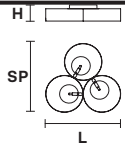

Table lamp

Standard cables for all suspensions

SOUND PL3

Ceiling

CE®*

TECHNICAL INFORMATION

L 60 cm / 23.62"
SP 56 cm / 22.04"
H 14 cm / 5.51"
STD LIGHT: 3×G9×40 W *(not included)*
LED LIGHT: DOWN LED x 9 W CRI>90
 3000 K- 1275 Nominal lm
Dimmable: 0-10V

SOUND PL1

Ceiling

CE®*

TECHNICAL INFORMATION

Ø 30 cm / 11.81"
H 13 cm / 5.11"
STD LIGHT: 1×G9×40 W *(not included)*
LED LIGHT: UP LED x 3 W CRI>90
 3000 K - 425 Nominal lm
DOWN LED x 3 W CRI>90
 3000 K- 425 Nominal lm
Dimmable: 0-10V