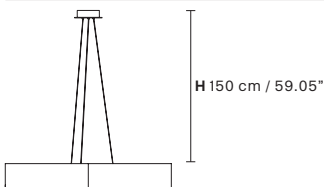

Table lamp

Standard cables for all suspensions

SOUND PL3

Ceiling

CE®*

TECHNICAL INFORMATION

L 60 cm / 23.62"
SP 56 cm / 22.04"
H 14 cm / 5.51"
STD LIGHT: 3×G9×40 W *(not included)*
LED LIGHT: DOWN LED x 9 W CRI>90
 3000 K- 1275 Nominal lm
Dimmable: 0-10V

SOUND PL1

Ceiling

CE®*

TECHNICAL INFORMATION

Ø 30 cm / 11.81"
H 13 cm / 5.11"
STD LIGHT: 1×G9×40 W *(not included)*
LED LIGHT: UP LED x 3 W CRI>90
 3000 K - 425 Nominal lm
DOWN LED x 3 W CRI>90
 3000 K- 425 Nominal lm
Dimmable: 0-10V