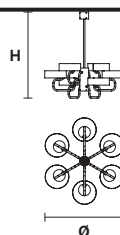

Table lamp

Standard cables for all suspensions

SOUND S1 Suspension 

TECHNICAL INFORMATIONS

Ø 30 cm / 11.81"
 H 60 cm / 23.62"
 (with ROD B)**

STD LIGHT: 1×G9×40 W (not included)
LED LIGHT: UP LED x 3 W CRI>90
 3000 K - 425 Nominal lm
DOWN LED x 3 W CRI>90
 3000 K - 425 Nominal lm
Dimmable: 0-10V

SOUND S6 Chandelier 

TECHNICAL INFORMATIONS

Ø 110 cm / 43.30"
 H 102 cm / 40.16"
 (with ROD B)**

STD LIGHT: 6×G9×40 W (not included)
LED LIGHT: UP LED xx 16,8 W CRI>90
 3000 K - 2370 Nominal lm
DOWN LED x 16,8 W CRI>90
 3000 K - 2370 Nominal lm
Dimmable: 0-10V

SOUND BIL5 Suspension 

TECHNICAL INFORMATIONS

L 191 cm / 75.19"
 SP 64 cm / 25.19"
 H 58 cm / 22.83"
 (with ROD B)**

STD LIGHT: 5×G9×40 W (not included)
LED LIGHT: UP LED x 14,4 W CRI>90
 3000 K - 2050 Nominal lm
DOWN LED x 14,4 W CRI>90
 3000 K - 2050 Nominal lm
Dimmable: 0-10V

ACCESSORIES

ROD-SOUND S1**

A 11 cm / 4.33"
 B 31 cm / 12.20"
 C 51 cm / 20.08"

ROD-SOUND S6**

A 30 cm / 11.81"
 B 50 cm / 19.68"
 C 70 cm / 27.55"

ROD-SOUND BIL5- BIL3****

A 30 cm / 11.81"
 B 50 cm / 19.68"
 C 70 cm / 27.55"