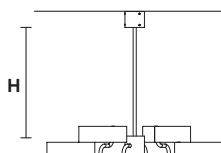

SOUND OR6 Suspension 

TECHNICAL INFORMATIONS

L 120 cm / 47.24"
 SP 80 cm / 31.49"
 H 11 cm / 4.33"

STD LIGHT: 6×G9×40 W (not included)
LED LIGHT: UP LED x 16,8 W CRI>90
 3000 K - 2370 Nominal lm
DOWN LED x 16,8 W CRI>90
 3000 K - 2370 Nominal lm
Dimmable: 0-10V

SOUND OR3 Suspension 

TECHNICAL INFORMATIONS

L 60 cm / 23.62"
 SP 56 cm / 22.04"
 H 11 cm / 4.33"

STD LIGHT: 3×G9×40 W (not included)
LED LIGHT: UP LED x 8,4 W CRI>90
 3000 K - 1185 Nominal lm
DOWN LED x 8,4 W CRI>90
 3000 K - 1185 Nominal lm
Dimmable: 0-10V

ACCESSORIES

ROD-SOUND S1**

A 11 cm / 4.33"
 B 31 cm / 12.20"
 C 51 cm / 20.08"

ROD-SOUND S6**

A 30 cm / 11.81"
 B 50 cm / 19.68"
 C 70 cm / 27.55"

ROD-SOUND BIL5- BIL3****

A 30 cm / 11.81"
 B 50 cm / 19.68"
 C 70 cm / 27.55"

** : It is possible to choose a specific height for fixed rod of items Sound S1, Sound S6, Sound BIL5, Sound BIL3, with confirmation, the standard height for the rod is "B".
 È possibile scegliere un'altezza specifica per le aste rigide degli articoli Sound S1, Sound S6, Sound BIL5, Sound BIL3, con conferma, l'altezza dell'asta rigida standard è "B".