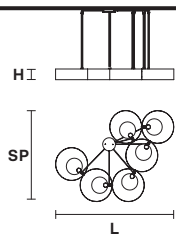

SOUND S6 Chandelier 

TECHNICAL INFORMATIONS

Ø 110 cm / 43.30"
 H 102 cm / 40.16"
 (with ROD B)**

STD LIGHT: 6×G9×40 W (not included)
LED LIGHT: UP LED xx 16,8 W CRI>90
 3000 K - 2370 Nominal lm
DOWN LED x 16,8 W CRI>90
 3000 K - 2370 Nominal lm
Dimmable: 0-10V

SOUND BIL5 Suspension 

TECHNICAL INFORMATIONS

L 191 cm / 75.19"
 SP 64 cm / 25.19"
 H 58 cm / 22.83"
 (with ROD B)**

STD LIGHT: 5×G9×40 W (not included)
LED LIGHT: UP LED x 14,4 W CRI>90
 3000 K - 2050 Nominal lm
DOWN LED x 14,4 W CRI>90
 3000 K - 2050 Nominal lm
Dimmable: 0-10V

SOUND BIL 3 Suspension 

TECHNICAL INFORMATIONS

L 134 cm / 52.75"
 SP 64 cm / 25.19"
 H 58 cm / 22.83"
 (with ROD B)**

STD LIGHT: 3×G9×40 W (not included)
LED LIGHT: UP LED x 8,4 W CRI>90
 3000 K - 1185 Nominal lm
DOWN LED x 8,4 W CRI>90
 3000 K - 1185 Nominal lm
Dimmable: 0-10V

SOUND OR6 Suspension 

TECHNICAL INFORMATIONS

L 120 cm / 47.24"
 SP 80 cm / 31.49"
 H 11 cm / 4.33"

STD LIGHT: 6×G9×40 W (not included)
LED LIGHT: UP LED x 16,8 W CRI>90
 3000 K - 2370 Nominal lm
DOWN LED x 16,8 W CRI>90
 3000 K - 2370 Nominal lm
Dimmable: 0-10V