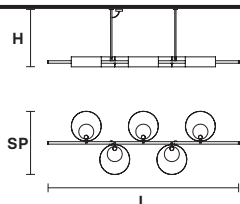

Table lamp

Standard cables for all suspensions

SOUND S1 Suspension 

TECHNICAL INFORMATIONS

Ø 30 cm / 11.81"
 H 60 cm / 23.62"
 (with ROD B)**

STD LIGHT: 1×G9×40 W (not included)
LED LIGHT: UP LED x 3 W CRI>90
 3000 K - 425 Nominal lm
DOWN LED x 3 W CRI>90
 3000 K - 425 Nominal lm
Dimmable: 0-10V

SOUND S6 Chandelier 

TECHNICAL INFORMATIONS

Ø 110 cm / 43.30"
 H 102 cm / 40.16"
 (with ROD B)**

STD LIGHT: 6×G9×40 W (not included)
LED LIGHT: UP LED xx 16,8 W CRI>90
 3000 K - 2370 Nominal lm
DOWN LED x 16,8 W CRI>90
 3000 K - 2370 Nominal lm
Dimmable: 0-10V

SOUND BIL5 Suspension 

TECHNICAL INFORMATIONS

L 191 cm / 75.19"
 SP 64 cm / 25.19"
 H 58 cm / 22.83"
 (with ROD B)**

STD LIGHT: 5×G9×40 W (not included)
LED LIGHT: UP LED x 14,4 W CRI>90
 3000 K - 2050 Nominal lm
DOWN LED x 14,4 W CRI>90
 3000 K - 2050 Nominal lm
Dimmable: 0-10V

SOUND BIL 3 Suspension 

TECHNICAL INFORMATIONS

L 134 cm / 52.75"
 SP 64 cm / 25.19"
 H 58 cm / 22.83"
 (with ROD B)**

STD LIGHT: 3×G9×40 W (not included)
LED LIGHT: UP LED x 8,4 W CRI>90
 3000 K - 1185 Nominal lm
DOWN LED x 8,4 W CRI>90
 3000 K - 1185 Nominal lm
Dimmable: 0-10V