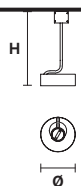

Table lamp

Standard cables for all suspensions

SOUND S1 Suspension 

TECHNICAL INFORMATIONS

Ø 30 cm / 11.81"
 H 60 cm / 23.62"
 (with ROD B)**

STD LIGHT: 1×G9×40 W (not included)
LED LIGHT: UP LED x 3 W CRI>90
 3000 K - 425 Nominal lm
DOWN LED x 3 W CRI>90
 3000 K - 425 Nominal lm
Dimmable: 0-10V

SOUND S6 Chandelier 

TECHNICAL INFORMATIONS

Ø 110 cm / 43.30"
 H 102 cm / 40.16"
 (with ROD B)**

STD LIGHT: 6×G9×40 W (not included)
LED LIGHT: UP LED xx 16,8 W CRI>90
 3000 K - 2370 Nominal lm
DOWN LED x 16,8 W CRI>90
 3000 K - 2370 Nominal lm
Dimmable: 0-10V