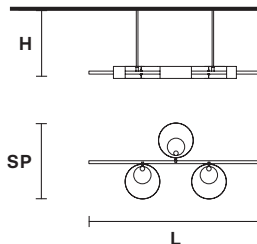

Table lamp

Standard cables for all suspensions

SOUND S1 Suspension 

TECHNICAL INFORMATIONS

Ø 30 cm / 11.81"
 H 60 cm / 23.62"
 (with ROD B)**

STD LIGHT: 1×G9×40 W (not included)
LED LIGHT: UP LED x 3 W CRI>90
 3000 K - 425 Nominal lm
DOWN LED x 3 W CRI>90
 3000 K - 425 Nominal lm
Dimmable: 0-10V

SOUND S6 Chandelier 

TECHNICAL INFORMATIONS

Ø 110 cm / 43.30"
 H 102 cm / 40.16"
 (with ROD B)**

STD LIGHT: 6×G9×40 W (not included)
LED LIGHT: UP LED xx 16,8 W CRI>90
 3000 K - 2370 Nominal lm
DOWN LED x 16,8 W CRI>90
 3000 K - 2370 Nominal lm
Dimmable: 0-10V

SOUND BIL5 Suspension 

TECHNICAL INFORMATIONS

L 191 cm / 75.19"
 SP 64 cm / 25.19"
 H 58 cm / 22.83"
 (with ROD B)**

STD LIGHT: 5×G9×40 W (not included)
LED LIGHT: UP LED x 14,4 W CRI>90
 3000 K - 2050 Nominal lm
DOWN LED x 14,4 W CRI>90
 3000 K - 2050 Nominal lm
Dimmable: 0-10V

SOUND BIL 3 Suspension 

TECHNICAL INFORMATIONS

L 134 cm / 52.75"
 SP 64 cm / 25.19"
 H 58 cm / 22.83"
 (with ROD B)**

STD LIGHT: 3×G9×40 W (not included)
LED LIGHT: UP LED x 8,4 W CRI>90
 3000 K - 1185 Nominal lm
DOWN LED x 8,4 W CRI>90
 3000 K - 1185 Nominal lm
Dimmable: 0-10V