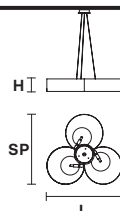

SOUND OR3 Suspension

TECHNICAL INFORMATIONS

L 60 cm / 23.62"
SP 56 cm / 22.04"
H 11 cm / 4.33"

STD LIGHT: 3×G9×40 W (not included)
LED LIGHT: UP LED x 8,4 W CRI>90
3000 K - 1185 Nominal lm
DOWN LED x 8,4 W CRI>90
3000 K - 1185 Nominal lm
Dimmable: 0-10V