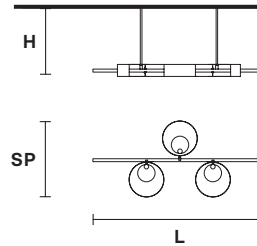

Table lamp

Standard cables for all suspensions

SOUND S1

Suspension

TECHNICAL INFORMATIONS

Ø 30 cm / 11.81"
 H 60 cm / 23.62"
 (with ROD B)**

STD LIGHT: 1×G9×40 W (not included)
LED LIGHT: UP LED x 3 W CRI>90
 3000 K - 425 Nominal lm
DOWN LED x 3 W CRI>90
 3000 K - 425 Nominal lm
Dimmable: 0-10V

SOUND S6

Chandelier

TECHNICAL INFORMATIONS

Ø 110 cm / 43.30"
 H 102 cm / 40.16"
 (with ROD B)**

STD LIGHT: 6×G9×40 W (not included)
LED LIGHT: UP LED xx 16,8 W CRI>90
 3000 K - 2370 Nominal lm
DOWN LED x 16,8 W CRI>90
 3000 K - 2370 Nominal lm
Dimmable: 0-10V

SOUND BIL5

Suspension

TECHNICAL INFORMATIONS

L 191 cm / 75.19"
 SP 64 cm / 25.19"
 H 58 cm / 22.83"
 (with ROD B)**

STD LIGHT: 5×G9×40 W (not included)
LED LIGHT: UP LED x 14,4 W CRI>90
 3000 K - 2050 Nominal lm
DOWN LED x 14,4 W CRI>90
 3000 K - 2050 Nominal lm
Dimmable: 0-10V

SOUND BIL 3

Suspension

TECHNICAL INFORMATIONS

L 134 cm / 52.75"
 SP 64 cm / 25.19"
 H 58 cm / 22.83"
 (with ROD B)**

STD LIGHT: 3×G9×40 W (not included)
LED LIGHT: UP LED x 8,4 W CRI>90
 3000 K - 1185 Nominal lm
DOWN LED x 8,4 W CRI>90
 3000 K - 1185 Nominal lm
Dimmable: 0-10V