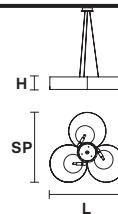

SOUND S6

Chandelier

TECHNICAL INFORMATIONS

Ø 110 cm / 43.30"
 H 102 cm / 40.16"
 (with ROD B)**

STD LIGHT: 6×G9×40 W (not included)
LED LIGHT: UP LED xx 16,8 W CRI>90
 3000 K - 2370 Nominal lm
DOWN LED x 16,8 W CRI>90
 3000 K - 2370 Nominal lm
Dimmable: 0-10V

SOUND BIL 3

Suspension

TECHNICAL INFORMATIONS

L 134 cm / 52.75"
 SP 64 cm / 25.19"
 H 58 cm / 22.83"
 (with ROD B)**

STD LIGHT: 3×G9×40 W (not included)
LED LIGHT: UP LED x 8,4 W CRI>90
 3000 K - 1185 Nominal lm
DOWN LED x 8,4 W CRI>90
 3000 K - 1185 Nominal lm
Dimmable: 0-10V

SOUND OR6

Suspension

TECHNICAL INFORMATIONS

L 120 cm / 47.24"
 SP 80 cm / 31.49"
 H 11 cm / 4.33"

STD LIGHT: 6×G9×40 W (not included)
LED LIGHT: UP LED x 16,8 W CRI>90
 3000 K - 2370 Nominal lm
DOWN LED x 16,8 W CRI>90
 3000 K - 2370 Nominal lm
Dimmable: 0-10V

SOUND OR3

Suspension

TECHNICAL INFORMATIONS

L 60 cm / 23.62"
 SP 56 cm / 22.04"
 H 11 cm / 4.33"

STD LIGHT: 3×G9×40 W (not included)
LED LIGHT: UP LED x 8,4 W CRI>90
 3000 K - 1185 Nominal lm
DOWN LED x 8,4 W CRI>90
 3000 K - 1185 Nominal lm
Dimmable: 0-10V