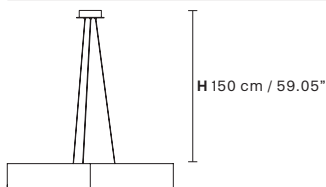

Table lamp

Standard cables for all suspensions

SOUND S1

Suspension

TECHNICAL INFORMATIONS

Ø 30 cm / 11.81"
 H 60 cm / 23.62"
 (with ROD B)**

STD LIGHT: 1×G9×40 W (not included)
LED LIGHT: UP LED x 3 W CRI>90
 3000 K - 425 Nominal lm
DOWN LED x 3 W CRI>90
 3000 K - 425 Nominal lm
Dimmable: 0-10V

SOUND S6

Chandelier

TECHNICAL INFORMATIONS

Ø 110 cm / 43.30"
 H 102 cm / 40.16"
 (with ROD B)**

STD LIGHT: 6×G9×40 W (not included)
LED LIGHT: UP LED xx 16,8 W CRI>90
 3000 K - 2370 Nominal lm
DOWN LED x 16,8 W CRI>90
 3000 K - 2370 Nominal lm
Dimmable: 0-10V

SOUND BIL5

Suspension

TECHNICAL INFORMATIONS

L 191 cm / 75.19"
 SP 64 cm / 25.19"
 H 58 cm / 22.83"
 (with ROD B)**

STD LIGHT: 5×G9×40 W (not included)
LED LIGHT: UP LED x 14,4 W CRI>90
 3000 K - 2050 Nominal lm
DOWN LED x 14,4 W CRI>90
 3000 K - 2050 Nominal lm
Dimmable: 0-10V

SOUND OR6

Suspension

TECHNICAL INFORMATIONS

L 120 cm / 47.24"
 SP 80 cm / 31.49"
 H 11 cm / 4.33"

STD LIGHT: 6×G9×40 W (not included)
LED LIGHT: UP LED x 16,8 W CRI>90
 3000 K - 2370 Nominal lm
DOWN LED x 16,8 W CRI>90
 3000 K - 2370 Nominal lm
Dimmable: 0-10V