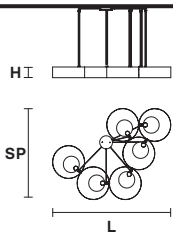

SOUND S6

Chandelier

TECHNICAL INFORMATIONS

Ø 110 cm / 43.30"
 H 102 cm / 40.16"
 (with ROD B)**

STD LIGHT: 6×G9×40 W (not included)
LED LIGHT: UP LED xx 16,8 W CRI>90
 3000 K - 2370 Nominal lm
DOWN LED x 16,8 W CRI>90
 3000 K - 2370 Nominal lm
Dimmable: 0-10V

SOUND BIL5

Suspension

TECHNICAL INFORMATIONS

L 191 cm / 75.19"
 SP 64 cm / 25.19"
 H 58 cm / 22.83"
 (with ROD B)**

STD LIGHT: 5×G9×40 W (not included)
LED LIGHT: UP LED x 14,4 W CRI>90
 3000 K - 2050 Nominal lm
DOWN LED x 14,4 W CRI>90
 3000 K - 2050 Nominal lm
Dimmable: 0-10V

SOUND BIL 3

Suspension

TECHNICAL INFORMATIONS

L 134 cm / 52.75"
 SP 64 cm / 25.19"
 H 58 cm / 22.83"
 (with ROD B)**

STD LIGHT: 3×G9×40 W (not included)
LED LIGHT: UP LED x 8,4 W CRI>90
 3000 K - 1185 Nominal lm
DOWN LED x 8,4 W CRI>90
 3000 K - 1185 Nominal lm
Dimmable: 0-10V

SOUND OR6

Suspension

TECHNICAL INFORMATIONS

L 120 cm / 47.24"
 SP 80 cm / 31.49"
 H 11 cm / 4.33"

STD LIGHT: 6×G9×40 W (not included)
LED LIGHT: UP LED x 16,8 W CRI>90
 3000 K - 2370 Nominal lm
DOWN LED x 16,8 W CRI>90
 3000 K - 2370 Nominal lm
Dimmable: 0-10V