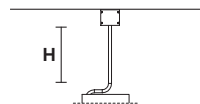

ACCESSORIES

ROD-SOUND S1**

A 11 cm / 4.33"
B 31 cm / 12.20"
C 51 cm / 20.08"