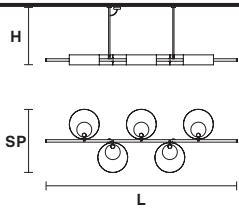

Table lamp

Standard cables for all suspensions

SOUND S1

Suspension

TECHNICAL INFORMATIONS

Ø 30 cm / 11.81"
 H 60 cm / 23.62"
 (with ROD B)**

STD LIGHT: 1×G9×40 W (not included)
LED LIGHT: UP LED x 3 W CRI>90
 3000 K - 425 Nominal lm
DOWN LED x 3 W CRI>90
 3000 K - 425 Nominal lm
Dimmable: 0-10V

SOUND S6

Chandelier

TECHNICAL INFORMATIONS

Ø 110 cm / 43.30"
 H 102 cm / 40.16"
 (with ROD B)**

STD LIGHT: 6×G9×40 W (not included)
LED LIGHT: UP LED xx 16,8 W CRI>90
 3000 K - 2370 Nominal lm
DOWN LED x 16,8 W CRI>90
 3000 K - 2370 Nominal lm
Dimmable: 0-10V

SOUND BIL5

Suspension

TECHNICAL INFORMATIONS

L 191 cm / 75.19"
 SP 64 cm / 25.19"
 H 58 cm / 22.83"
 (with ROD B)**

STD LIGHT: 5×G9×40 W (not included)
LED LIGHT: UP LED x 14,4 W CRI>90
 3000 K - 2050 Nominal lm
DOWN LED x 14,4 W CRI>90
 3000 K - 2050 Nominal lm
Dimmable: 0-10V

ACCESSORIES

ROD-SOUND S1**

A 11 cm / 4.33"
 B 31 cm / 12.20"
 C 51 cm / 20.08"

ROD-SOUND S6**

A 30 cm / 11.81"
 B 50 cm / 19.68"
 C 70 cm / 27.55"

ROD-SOUND BIL5- BIL3****

A 30 cm / 11.81"
 B 50 cm / 19.68"
 C 70 cm / 27.55"