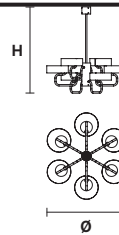

Table lamp

Standard cables for all suspensions

SOUND S1

Suspension

TECHNICAL INFORMATIONS

Ø 30 cm / 11.81"
 H 60 cm / 23.62"
 (with ROD B)**

STD LIGHT: 1×G9×40 W (not included)
LED LIGHT: UP LED x 3 W CRI>90
 3000 K - 425 Nominal lm
DOWN LED x 3 W CRI>90
 3000 K - 425 Nominal lm
Dimmable: 0-10V

SOUND S6

Chandelier

TECHNICAL INFORMATIONS

Ø 110 cm / 43.30"
 H 102 cm / 40.16"
 (with ROD B)**

STD LIGHT: 6×G9×40 W (not included)
LED LIGHT: UP LED xx 16,8 W CRI>90
 3000 K - 2370 Nominal lm
DOWN LED x 16,8 W CRI>90
 3000 K - 2370 Nominal lm
Dimmable: 0-10V

SOUND BIL5

Suspension

TECHNICAL INFORMATIONS

L 191 cm / 75.19"
 SP 64 cm / 25.19"
 H 58 cm / 22.83"
 (with ROD B)**

STD LIGHT: 5×G9×40 W (not included)
LED LIGHT: UP LED x 14,4 W CRI>90
 3000 K - 2050 Nominal lm
DOWN LED x 14,4 W CRI>90
 3000 K - 2050 Nominal lm
Dimmable: 0-10V

ACCESSORIES

ROD-SOUND S1**

A 11 cm / 4.33"
 B 31 cm / 12.20"
 C 51 cm / 20.08"

ROD-SOUND S6**

A 30 cm / 11.81"
 B 50 cm / 19.68"
 C 70 cm / 27.55"

ROD-SOUND BIL5- BIL3****

A 30 cm / 11.81"
 B 50 cm / 19.68"
 C 70 cm / 27.55"