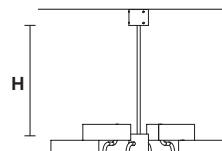

SOUND OR6

Suspension

TECHNICAL INFORMATIONS

L 120 cm / 47.24"
 SP 80 cm / 31.49"
 H 11 cm / 4.33"

STD LIGHT: 6×G9×40 W (not included)
LED LIGHT: UP LED x 16,8 W CRI>90
 3000 K - 2370 Nominal lm
DOWN LED x 16,8 W CRI>90
 3000 K - 2370 Nominal lm
Dimmable: 0-10V

SOUND OR3

Suspension

TECHNICAL INFORMATIONS

L 60 cm / 23.62"
 SP 56 cm / 22.04"
 H 11 cm / 4.33"

STD LIGHT: 3×G9×40 W (not included)
LED LIGHT: UP LED x 8,4 W CRI>90
 3000 K - 1185 Nominal lm
DOWN LED x 8,4 W CRI>90
 3000 K - 1185 Nominal lm
Dimmable: 0-10V

ACCESSORIES

ROD-SOUND S1**

A 11 cm / 4.33"
 B 31 cm / 12.20"
 C 51 cm / 20.08"

ROD-SOUND S6**

A 30 cm / 11.81"
 B 50 cm / 19.68"
 C 70 cm / 27.55"

ROD-SOUND BIL5- BIL3****

A 30 cm / 11.81"
 B 50 cm / 19.68"
 C 70 cm / 27.55"

** : It is possible to choose a specific height for fixed rod of items Sound S1, Sound S6, Sound BIL5, Sound BIL3, on confirmation, the standard height for the rod is "B".
 È possibile scegliere un'altezza specifica per le aste rigide degli articoli Sound S1, Sound S6, Sound BIL5, Sound BIL3, d'ordine, l'altezza dell'asta rigida standard è "B".