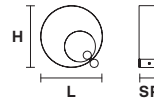

SOUND TL1

Table lamp

CE