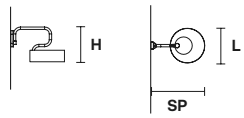

### Standard cables for all suspensions

**SOUND A1**

**Applique**

CE®\*

TECHNICAL INFORMATION

**L** 30 cm / 11.81"  
**SP** 45 cm / 17.72"  
**H** 30 cm / 11.81"

---

**STD LIGHT:** 1×G9×40 W (not included)  
**LED LIGHT: UP** LED x 3 W CRI>90  
 3000 K - 425 Nominal lm  
**DOWN** LED x 3 W CRI>90  
 3000 K - 425 Nominal lm  
**Dimmable:** 0-10V