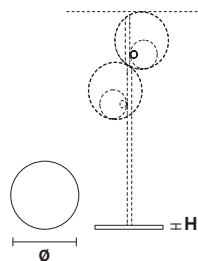

**SOUND TL1**

**Table lamp**

CE

TECHNICAL INFORMATION

**L** 30 cm / 11.81"  
**SP** 11 cm / 4.33"  
**H** 30 cm / 11.81"

---

**STD LIGHT:** 1×G9×40 W (not included)  
**LED LIGHT:** LED x 6 W CRI>90  
 3000 K - 850 Nominal lm  
**Dimmable:** Own Button

**SOUND STL5**

**Floor lamp**

CE

TECHNICAL INFORMATION

**L** 46 cm / 18.11"  
**SP** 10 cm / 3.93"  
**H** 225 cm / 88.58"

---

**STD LIGHT:** 5×G9×40 W (not included)  
**LED LIGHT:** LED x 28,8 W CRI>90  
 3000 K - 4100 Nominal lm  
**Dimmable:** Own Button

**ACCESSORIES**

**FLOOR LAMP BASE**

**Ø** 40cm / 15.74"  
**H** 1 cm / 0.39"