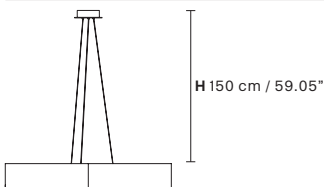

### Standard cables for all suspensions

**SOUND A1**

**Applique**

CE®\*

TECHNICAL INFORMATION

**L** 30 cm / 11.81"  
**SP** 45 cm / 17.72"  
**H** 30 cm / 11.81"

---

**STD LIGHT:** 1×G9×40 W (not included)  
**LED LIGHT: UP** LED x 3 W CRI>90  
 3000 K - 425 Nominal lm  
**DOWN** LED x 3 W CRI>90  
 3000 K - 425 Nominal lm  
**Dimmable:** 0-10V

**SOUND TL1**

**Table lamp**

CE

TECHNICAL INFORMATION

**L** 30 cm / 11.81"  
**SP** 11 cm / 4.33"  
**H** 30 cm / 11.81"

---

**STD LIGHT:** 1×G9×40 W (not included)  
**LED LIGHT:** LED x 6 W CRI>90  
 3000 K - 850 Nominal lm  
**Dimmable:** Own Button

**SOUND STL5**

**Floor lamp**

CE

TECHNICAL INFORMATION

**L** 46 cm / 18.11"  
**SP** 10 cm / 3.93"  
**H** 225 cm / 88.58"

---

**STD LIGHT:** 5×G9×40 W (not included)  
**LED LIGHT:** LED x 28,8 W CRI>90  
 3000 K - 4100 Nominal lm  
**Dimmable:** Own Button