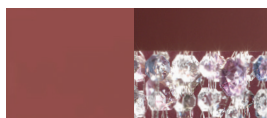

F01 Gold leaf frame comes with amber colors pendants

F02 Silver leaf frame comes with transparent pendants

F03 Copper leaf frame comes with copper colours pendants

V30 Oxide red frame comes with cold colours pendants