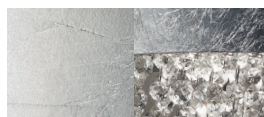

F01 Gold leaf frame comes with amber colors pendants

F02 Silver leaf frame comes with transparent pendants

F03 Copper leaf frame comes with copper colours pendants

V30 Oxide red frame comes with cold colours pendants