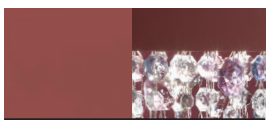

V95 Matt white frame comes with cold colours pendants (ex P06 / WH-M)

F01 Gold leaf frame comes with amber colors pendants

F02 Silver leaf frame comes with transparent pendants

F03 Copper leaf frame comes with copper colours pendants