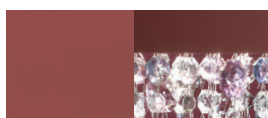

F01 Gold leaf frame comes with amber colors pendants

F02 Silver leaf frame comes with transparent pendants

F03 Copper leaf frame comes with copper colours pendants

V30 Oxide red frame comes with cold colours pendants