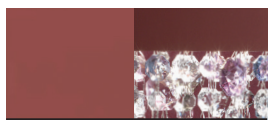

V30 Oxide red frame comes with cold colours pendants