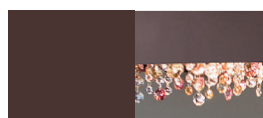

V83 Matt bronze frame comes with amber colours pendants (ex P09)