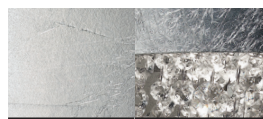

6×E14×40 W max

USA 6×E12×40 W max  
(not included)

LED LIGHTING

DOWN LED x 12 W CRI>80  
3000 K - 1920 lm

Dimmable: 1-10V + PUSH

V95 Matt white frame comes with cold colours pendants (ex P06 / WH-M)

F01 Gold leaf frame comes with amber colors pendants