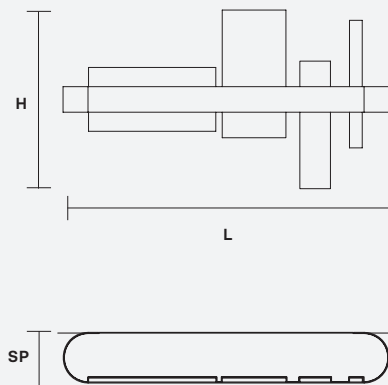

G05

425 Peachtree Hills Ave. NE #3 Atlanta, GA 30305
404.876.1064 sales@illumco.com

* "UL" logo refers to articles which can be modified with UL-compliant components. The "UL" listing mark stands for tested and evaluated product to recognized us safety standards.