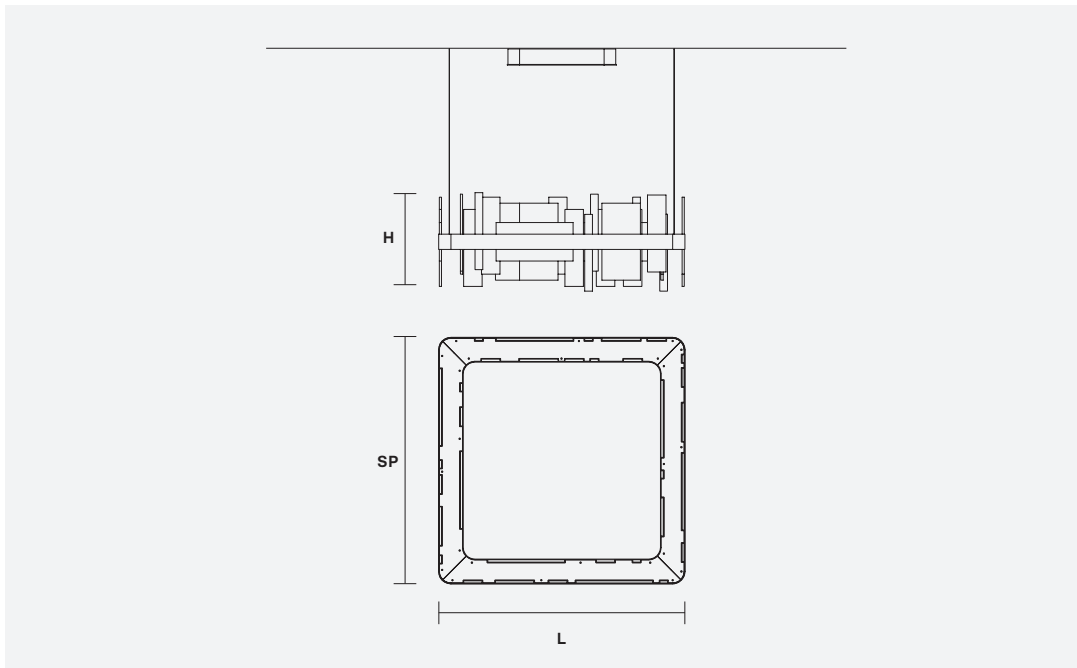

G05

425 Peachtree Hills Ave. NE #3 Atlanta, GA 30305
404.876.1064 sales@illumco.com

* "UL" logo refers to articles which can be modified with UL-compliant components. The "UL" listing mark stands for tested and evaluated product to recognized us safety standards.