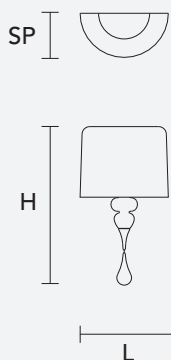

BK-S

PR-S

OR-S

WH-M

F01

F02

illuminations

425 Peachtree Hills Ave. NE #3 Atlanta, GA 30305
404.876.1064 sales@illumco.com

* "UL" logo refers to articles which can be modified with UL-compliant components. The "UL" listing mark stands for tested and evaluated product to recognized us safety standards.