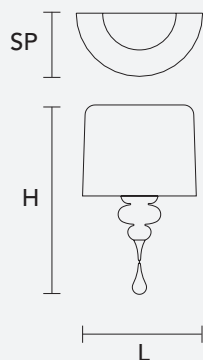

BK-S

PR-S

OR-S

WH-M

F01

F02

illuminations

425 Peachtree Hills Ave. NE #3 Atlanta, GA 30305
404.876.1064 sales@illumco.com

* "UL" logo refers to articles which can be modified with UL-compliant components. The "UL" listing mark stands for tested and evaluated product to recognized us safety standards.