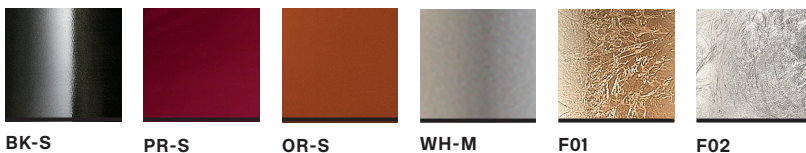

illuminations
425 Peachtree Hills Ave. NE #3 Atlanta, GA 30305
404.876.1064 sales@illumco.com

* "UL" logo refers to articles which can be modified with UL-compliant components. The "UL" listing mark stands for tested and evaluated product to recognized us safety standards.