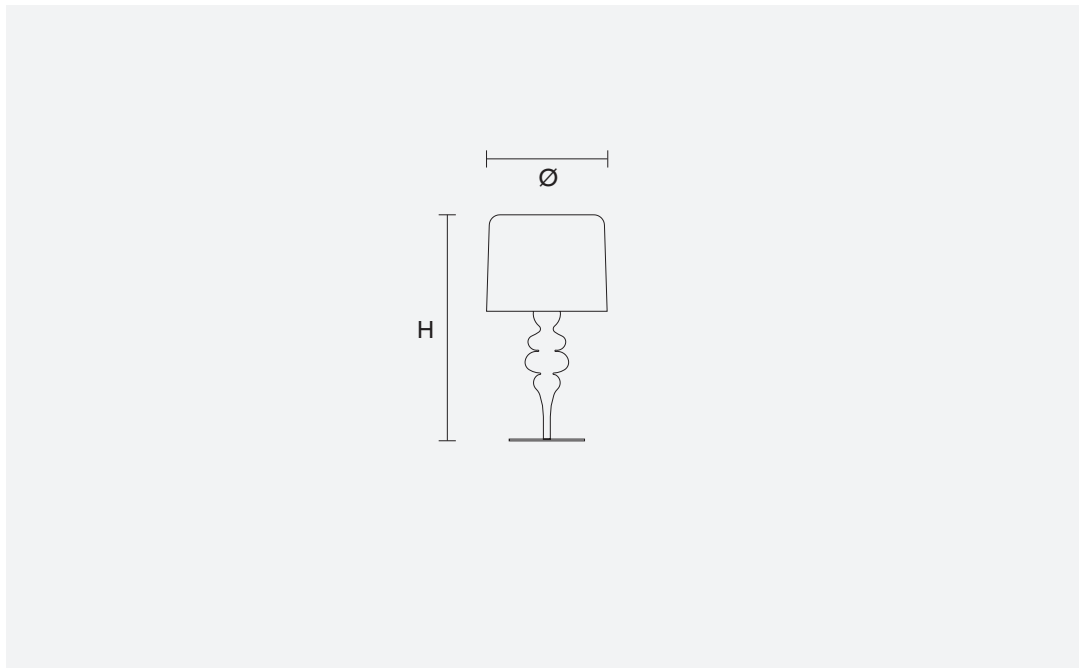

illuminations
425 Peachtree Hills Ave. NE #3 Atlanta, GA 30305
404.876.1064 sales@illumco.com

* "UL" logo refers to articles which can be modified with UL-compliant components. The "UL" listing mark stands for tested and evaluated product to recognized us safety standards.