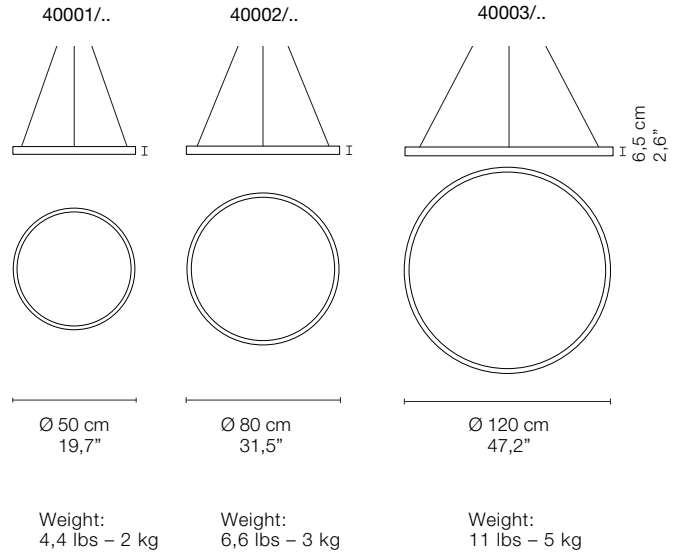

CANOPY

1-2 LUNAOP

40008/DIM/US/BI

40008/DIM/US/NE

40008/DIM/US/AU

40008/DIM/US/CU

Ø 31 H 6 100W

2-3 LUNAOP

40011/DIM/US/BI

40011/DIM/US/NE

40011/DIM/US/AU

40011/DIM/US/CU

Ø 46 H 6 2X100W

4-5-6 LUNAOP

40015/DIM/US/BI

40015/DIM/US/NE

40015/DIM/US/AU

40015/DIM/US/CU

Ø 46 H 6 3X100W

dimnable 0-10, PWM

 **illuminaitions**

425 Peachtree Hills Ave. NE #3 Atlanta, GA 30305  
404.876.1064 sales@illumco.com

# LUNAOP

EMILIANA MARTINELLI, 2005-2015

A ring of light, slight suspended in the space, designed to provide a minimal visual impact.

An exterior frame in white lacquered aluminum highlights its profile and an inner white opal methacrylate band provides both indirect and direct light with LED light source. Power supply source integrated into the metal canopy. Available in three different diameters: 50 cm, 80 cm and 120 cm and four different metal finishes: white, black, gold and copper.