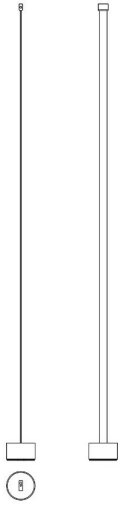

2301/US/RO Elastica

design studio habits, 2019

Elastica is a lamp that stretches between the ceiling and the floor, adaptable to different heights and space requirements. It can change slope through the special attachment fixed on the strip of elasticized fabric. It is composed of a strip of elasticized fabric that comes in different colors: red, yellow, grey, black, blue, supporting a flexible dimmable LED circuit. The lamp can be turned on and off simply by pulling the fabric strip. It is fixed at the extremities to a ceiling support and to a counterweight cylindrical base in metal painted of the same color. 24V dimmable driver on the plug, dimmable.

Dimensions		Light Source	
Width:	13.78 " / 3,5 cm	Net weight:	11.03 lbs / 5 Kg
Height:	250/320 - 8 (base) "	Watt:	23W
Length:	-	Lumen:	2662 lm
Depth:	-	Light Source:	led
Diameter:	13 (base) "	CRI:	>80
		duration:	50000 h
		CCT:	2700K
		Energy degree:	E

Device Specifications			
Type of emission:	indirect	Power cable length:	98.43 " / 250 cm
Power:	-	Steel cable length:	-
Light output:	-	Driver:	included
Beam angle:	-	Power supply assembly:	external
		Power supply:	electronic driver on the plug
		Type of dimming:	dimmer on elastic band
		Voltage:	110V

Dimensions

Width: 13.78 " / 3,5 cm

Height: 250/320 - 8 (base) "

Length: -

Depth: -

Diameter: 13 (base) "

Net weight: 11.03 lbs / 5 Kg

Elastica 2301/US/RO
design studio habits, 2019