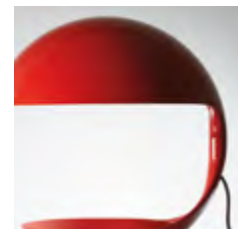

COBRA

ELIO MARTINELLI, 1968

This classic table lamp is simple yet functional with a swivel upper arm which allows for a 360 degrees rotation by means of a central joint.

The interior reflector is white painted aluminum. Made from molded resin the Cobra is offered in the following standard colors: white or black. A red version with the designer's signature was added to mark COBRA's 50th anniversary.

The Cobra is considered to be the masterpiece of mid-century of modern Italian design.

629/US/... 1 X 12W E26 LED  A+

Weight: 18,7 lbs – 8,5 kg

629/US/BI
white

629/US/NE
glossy black

COBRA RED
signed version
for its 50 years