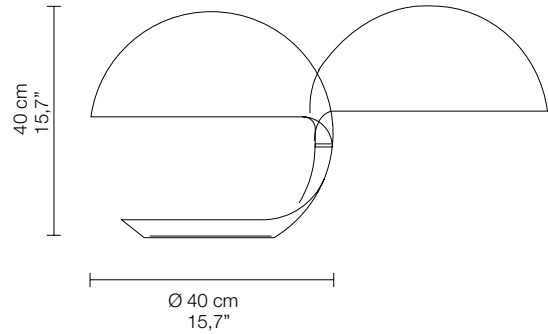

COBRA

ELIO MARTINELLI, 1968

This classic table lamp is simple yet functional with a swivel upper arm which allows for a 360 degrees rotation by means of a central joint.

The interior reflector is white painted aluminum. Made from molded resin the Cobra is offered in the following standard colors: white or black. A red version with the designer's signature was added to mark COBRA's 50th anniversary.

The Cobra is considered to be the masterpiece of mid-century of modern Italian design.

629/US/... 1 X 12W E26 LED  A+

Weight: 18,7 lbs – 8,5 kg

629/US/BI
white

629/US/NE
glossy black

COBRA RED
signed version
for its 50 years