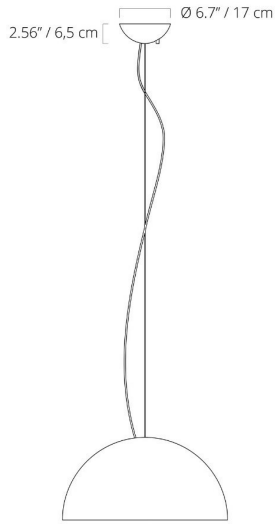

#### Dimensions

Width:	-
Height:	10.83 " / 27.5 cm
Length:	-
Depth:	-
Diameter:	21.65 " / 55 cm

Net weight: 11.03 lbs / 5 Kg

#### Device Specifications

Type of emission:	direct	Power cable length:	137.8 " / 350 cm	Driver:	-
Power:	20W	Steel cable length:	120.08 " / 305 cm	Power supply assembly:	-
Light output:	1840lm			Power supply:	-
Beam angle:	-			Type of dimming:	-
				Voltage:	120V

Diffusor City

technical drawing

Dimensions

Width: -  
Height: 10.83 " / 27.5 cm  
Length: -  
Depth: -  
Diameter: 21.65 " / 55 cm

Net weight: 11.03 lbs / 5 Kg

Dimensions

Width: -  
Height: 10.83 " / 27.5 cm  
Length: -  
Depth: -  
Diameter: 21.65 " / 55 cm

Net weight: 11.03 lbs / 5 Kg

Dimensions

Width: -  
Height: 10.83 " / 27.5 cm  
Length: -

Net

Depth: -  
Diameter: 21.65 " / 55 cm