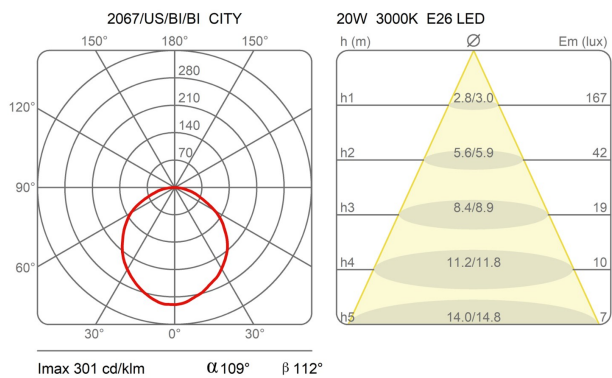

Depth: -
Diameter: 21.65 " / 55 cm

photometrics data