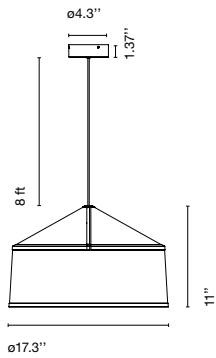

## Joan Gaspar

**marset**

Zenc

Zenc

E26 Globe (Ø95) 12W

- White (RAL 1013)
- Grey (RAL 7022)
- Red (RAL 3011)
- Sky Blue (PANTONE 7542C)
- Pale pink (RAL 010 85 10)
- Pale yellow (RAL 085 80 30)

Shade made of bi-injected rotary moulded polyethylene: texture on the outer part and smooth satin white on the inner part of the fixture.