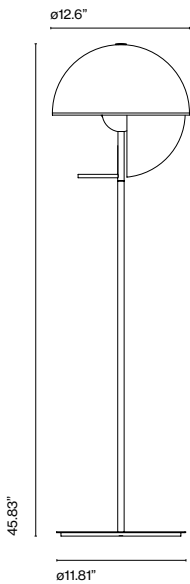

Theia P

Theia P
LED SMD 7,8W 700mA
2700K 1066lm (included)

Black electrical cord

Base and stem in lacquered iron. Dissipater in lacquered aluminium with built-in switch. Vertical semi-sphere made of lacquered spun metal, with the interior in white, and a transparent smoked shade in thermoformed methacrylate.

- ☐ White
- ☒ Black

Dry locations only dimmable*

* 3 positions dimmer

- [Download](#) Assembly Instructions
- [Download](#) 2D
- [Download](#) 3D

Range

info@marset.com
www.marset.com

From light to shadow with a single gesture. Theia has two faces: to discover them, simply swivel the fixture around its central axis. It can be pointed towards you for use as a reading lamp or a wall, creating a subtle, indirect light that immediately warms the space.

425 Peachtree Hills Ave. NE #3 Atlanta, GA 30305
404.876.1064 sales@illumco.com