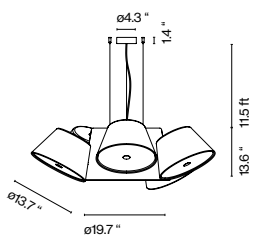

Tam Tam 5

Tam Tam 3