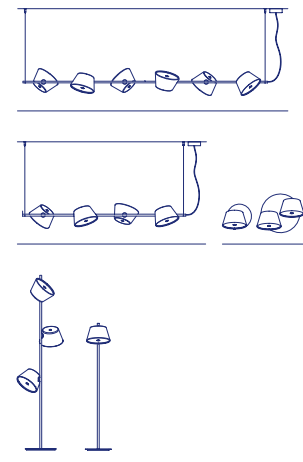

Black electrical cord

Watch the video

info@marset.com
www.marset.com

Central shade in white or black lacquered aluminum, to which are attached three satellite shades that can be rotated through 360° and they can be combined in black, off-white, orange, brown, green or sand. An opalescent methacrylate diffuser over the open end softens the light.

- [Download](#) Assembly Instructions
- [Download](#) Photometric Data
- [Download](#) 2D
- [Download](#) 3D

Range

Tam Tam, a new perception in the world of lamps, which extols repetitiveness by focusing on the archetypal lampshade: a number of light source directions, geometrically arranged to invoke a feeling of or