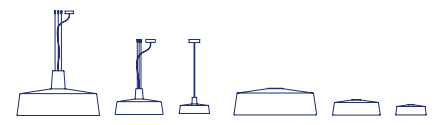

Range

info@marset.com
www.marset.com

The striking, industrial shapes in the Soho collection are reminiscent of the lamps that were traditionally used in markets and taverns, but they use use of thoroughly contemporary materials and technology.