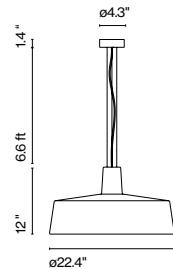

Soho 112

Soho 57

Soho 38

Soho 112

LED SMD 160W 300mA
2700K*
Luminaire 8836lm
Light Source 16680lm

Dimmable Hi-Lume driver
3-Wire control**
0-10v

120-277V 50/60Hz
*3000K on request

Soho 57

LED SMD 36W 700mA
2700K*
Luminaire 2086lm
Light Source 3800lm
*3000K on request
120-277V 50/60Hz

Dimmable Hi-Lume driver
3-Wire**
0-10v

**Digital on request
120/277 V - 50/60 Hz

Soho 38

LED SMD 14W 700mA 2700K
Luminaire 1050lm
Light Source 1931lm (included)

0-10v

Black electrical cord

Shade in rotary moulded polyethylene.
Methacrylate opal diffuser.

- White
- Stone grey
- Black
- Sand (only available in Soho 38)
- Sky blue (only available in Soho 38)

Dry locations only

* All versions except 0-10

- [Download](#) Assembly Instructions
- [Download](#) Photometric Data
- [Download](#) 2D
- [Download](#) 3D

Range

info@marset.com
www.marset.com

The striking, industrial shapes in the Soho collection are reminiscent of the lamps that were traditionally used in markets and taverns, but they use use of thoroughly contemporary materials and technology.