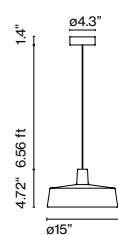

Soho 38

Soho 112

LED SMD 160W 300mA
2700K*
Luminaire 8836lm
Light Source 16680lm

Dimmable Hi-Lume driver
3-Wire control**
0-10v

120-277V 50/60Hz
*3000K on request

Soho 57

LED SMD 36W 700mA
2700K*
Luminaire 2086lm
Light Source 3800lm
*3000K on request
120-277V 50/60Hz

Dimmable Hi-Lume driver
3-Wire**
0-10v

**Digital on request
120/277 V - 50/60 Hz

Soho 38

LED SMD 14W 700mA 2700K
Luminaire 1050lm
Light Source 1931lm (included)

0-10v

Black electrical cord

Shade in rotary moulded polyethylene.
Methacrylate opal diffuser.

- White
- Stone grey
- Black
- Sand (only available in Soho 38)
- Sky blue (only available in Soho 38)

Dry locations only

* All versions except 0-10

- [Download](#) Assembly Instructions
- [Download](#) Photometric Data
- [Download](#) 2D
- [Download](#) 3D