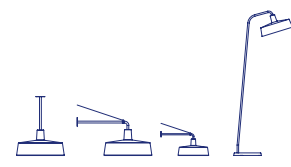

Range

info@marset.com
www.marset.com

The striking, industrial shapes in the Soho collection are reminiscent of the lamps that were traditionally used in markets and taverns, but they use use of thoroughly contemporary materials and technology.