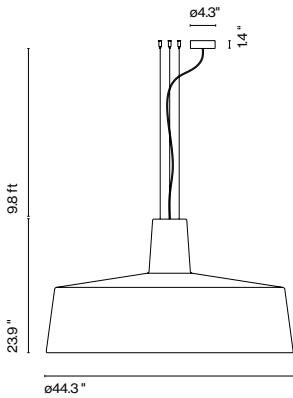

Soho 112

Soho 57

Soho 38

Soho 112

LED SMD 160W 300mA
2700K*
Luminaire 8836lm
Light Source 16680lm

Dimmable Hi-Lume driver
3-Wire control**
0-10v

120-277V 50/60Hz
*3000K on request

Soho 57

LED SMD 36W 700mA
2700K*
Luminaire 2086lm
Light Source 3800lm
*3000K on request
120-277V 50/60Hz

Dimmable Hi-Lume driver
3-Wire**
0-10v

**Digital on request
120/277 V - 50/60 Hz

Soho 38

LED SMD 14W 700mA 2700K
Luminaire 1050lm
Light Source 1931lm (included)

0-10v

Black electrical cord

Shade in rotary moulded polyethylene.
Methacrylate opal diffuser.

- White
- Stone grey
- Black
- Sand (only available in Soho 38)
- Sky blue (only available in Soho 38)

Dry locations only

* All versions except 0-10

- [Download](#) Assembly Instructions
- [Download](#) Photometric Data
- [Download](#) 2D
- [Download](#) 3D