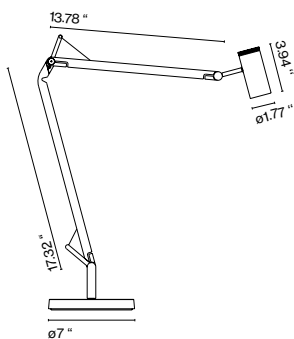

Polo

Base

Polo

LED 7W 350mA 3000K
Luminaire 436lm
Light Source 520lm
(included)

120 V - 60 Hz

Black electrical cord

Body and diffuser in lacquered aluminum. A switch is incorporated into the diffuser.

- Black (Ral 9005)
- White (Ral 9001)

Dry locations only

- [Download](#) Assembly Instructions
- [Download](#) Photometric Data
- [Download](#) 2D
- [Download](#) 3D

Clamp

Table bracket

Range

Watch the video
info@marset.com
www.marset.com

The fluidity of its movements and its total stability make this flexible fitting a light source which can be moved anywhere without cluttering your desk much valuable space.