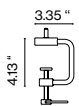

Clamp

Table bracket

Range

Watch the video
info@marset.com
www.marset.com

The fluidity of its movements and its total stability make this flexible fitting a light source which can be moved anywhere without cluttering your desk much valuable space.