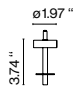

Clamp

Table bracket

Range

Watch the video
info@marset.com
www.marset.com

The fluidity of its movements and its total stability make this flexible fitting a light source which can be moved anywhere without cluttering your desk much valuable space.