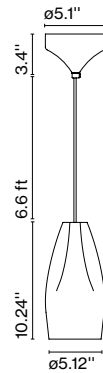

Pleat Box 13

Code	Finish	Socket: E26
A636-408-3535	● White - White	Suggested lamping: LED TYPE A, 11W max
A636-408-3549	● White - Gold	Lamping not included
A636-408-3835	● Grey - White	
A636-408-4135	● Terracotta - White	
A636-408-3949	● Black - Gold	
A636-408-4235	● Ocher - White	
A636-408-4535	● Dark Green - White	
A636-408-4549	● Dark Green - Gold	

Dimmable: Based on specified lamping
Integrated dimmer: No
Dimming protocols: Based on specified lamping
Supply voltage: 120V

Materials
Shade: Ceramic with the inner part in brilliant white enamel or gold
Canopy: Ceramicglass