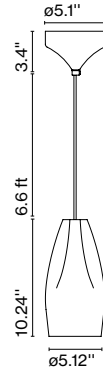

Pleat Box 13 LED

Code	Finish
A636-409-3535-27K	● White - White
A636-409-3549-27K	● White - Gold
A636-409-3835-27K	● Grey - White
A636-409-4135-27K	● Terracotta - White
A636-409-3949-27K	● Black - Gold
A636-409-4235-27K	● Ocher - White
A636-409-4535-27K	● Dark Green - White
A636-409-4549-27K	● Dark Green - Gold

Electrical
Electrical Rating: 90-264VAC 6W
Luminaire: 165lm
CCT: 2700K
CRI: 90