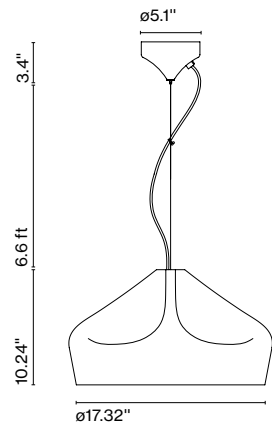

Pleat Box 47

Code	Finish	Socket: E26
A636-414-3535	● White - White	Suggested lamping: LED TYPE A, 11W max
A636-414-3549	● White - Gold	Lamping not included
A636-414-3835	● Grey - White	
A636-414-4135	● Terracotta - White	
A636-414-3949	● Black - Gold	
A636-414-4235	● Ocher - White	
A636-414-4535	● Dark Green - White	
A636-414-4549	● Dark Green - Gold	

Dimmable: Based on specified lamping
Integrated dimmer: No
Dimming protocols: Based on specified lamping
Supply voltage: 120V

Materials
Shade: Ceramic with the inner part in brilliant white enamel or gold
Canopy: Ceramicglass