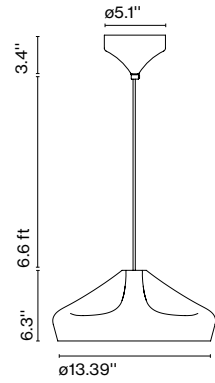

Pleat Box 36 LED

Code	Finish	Electrical
A636-413-3535-27K	● White - White	Electrical Rating: 100-120VAC 14W
A636-413-3549-27K	● White - Gold	Luminaire: 233lm
A636-413-3835-27K	● Grey - White	CCT: 2700K
A636-413-4135-27K	● Terracotta - White	CRI: 90
A636-413-3949-27K	● Black - Gold	
A636-413-4235-27K	● Ocher - White	
A636-413-4535-27K	● Dark Green - White	
A636-413-4549-27K	● Dark Green - Gold	

Dimmable: Yes
Integrated dimmer: No
Dimming protocols: Phase cut (ELV)

Materials
Shade: Ceramic with the inner part in brilliant white enamel or gold
Canopy: Ceramic
Cord: Fabric

LED included