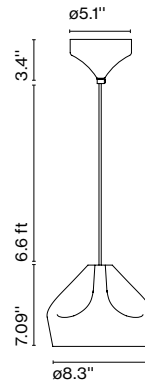

Pleat Box 24

Code	Finish
A636-410-3535	● White - White
A636-410-3549	● White - Gold
A636-410-3835	● Grey - White
A636-410-4135	● Terracotta - White
A636-410-3949	● Black - Gold
A636-410-4235	● Ocher - White
A636-410-4535	● Dark Green - White
A636-410-4549	● Dark Green - Gold

Socket: E26
Suggested lamping: LED TYPE A, 11W max
Lamping not included