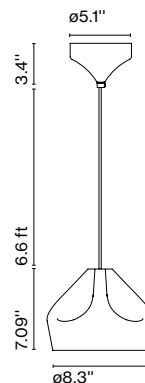

Pleat Box 24 LED

Code	Finish
A636-411-3535-27K	● White - White
A636-411-3549-27K	● White - Gold
A636-411-3835-27K	● Grey - White
A636-411-4135-27K	● Terracotta - White
A636-411-3949-27K	● Black - Gold
A636-411-4235-27K	● Ocher - White
A636-411-4535-27K	● Dark Green - White
A636-411-4549-27K	● Dark Green - Gold

Electrical
Electrical Rating: 100-120VAC 14W
Luminaire: 113lm
CCT: 2700K
CRI: 90