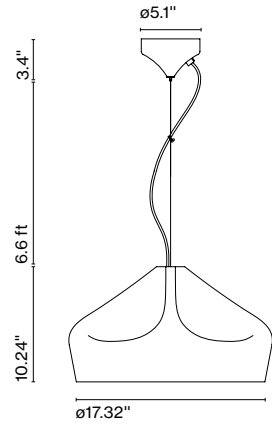

Pleat Box 47 LED

Code	Finish
A636-415-3535-27K	● White - White
A636-415-3549-27K	● White - Gold
A636-415-3835-27K	● Grey - White
A636-415-4135-27K	● Terracotta - White
A636-415-3949-27K	● Black - Gold
A636-415-4235-27K	● Ocher - White
A636-415-4535-27K	● Dark Green - White
A636-415-4549-27K	● Dark Green - Gold

Electrical
Electrical Rating: 90-135VAC 21W
Luminaire: 625lm
CCT: 2700K
CRI: 90

Dimmable: Yes
Integrated dimmer: No
Dimming protocols: Phase cut (ELV)

Materials
Shade: Ceramic with the inner part in brilliant white enamel or gold
Canopy: Ceramicglass

LED included

⚠ WARNING. California Proposition 65 Warning for California Consumers. This product can expose you to chemicals including wood dust and lead which are known to the State of California to cause cancer or birth defects or other reproductive harm. For more information go to www.P65Warnings.ca.gov

marsetusa@marset.com
www.marset.com

Download

Photometric data file (LDT or IES)
2D, 3D, Photometric Data
Assembly instructions