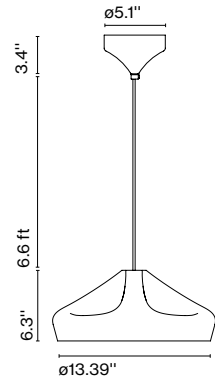

Pleat Box 36

Code	Finish	Socket: E12
A636-412-3535	● White - White	Suggested lamping: LED TYPE G16.5, 5W max
A636-412-3549	● White - Gold	Lamping not included
A636-412-3835	● Grey - White	
A636-412-4135	● Terracotta - White	
A636-412-3949	● Black - Gold	
A636-412-4235	● Ocher - White	
A636-412-4535	● Dark Green - White	
A636-412-4549	● Dark Green - Gold	

Dimmable: Based on specified lamping
Integrated dimmer: No
Dimming protocols: Based on specified lamping
Supply voltage: 120V

Materials
Shade: Ceramic with the inner part in brilliant white enamel or gold
Canopy: Ceramicglass