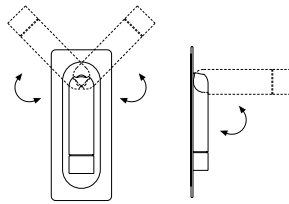

## Daniel López

**marset**

 **illuminaitions**  
425 Peachtree Hills Ave. NE #3 Atlanta, GA 30305  
404.876.1064 [sales@illumco.com](mailto:sales@illumco.com)

Ledtube

Range of positions

2.05"

The orientable wall lamp is easy to use as the light turns on automatically when the Ledtube is opened, and turns off when it is closed.

**Ledtube**  
LED 3W 700mA 2700K 150lm  
(included)

120 V - 60 Hz

Injected aluminum structure and a frontal piece of transparent polycarbonate. Incorporated switch to turn the lamp on when opened and off when folded away.