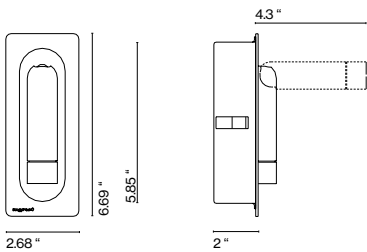

## Daniel López

**marset**

 **illuminaitions**  
425 Peachtree Hills Ave. NE #3 Atlanta, GA 30305  
404.876.1064 [sales@illumco.com](mailto:sales@illumco.com)

Ledtube

Range of positions

2.05"

The orientable wall lamp is easy to use as the light turns on automatically when the Ledtube is opened, and turns off when it is closed.