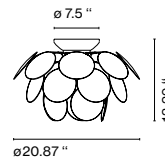

Discocó C53

Exuberant even when turned off, the richness of the light issuing from the Discocó lamp provides direct downward illumination along with a dramatic play of lights and soft shadows.

Discocó C88

- ☉ 3x E26 CFL Globe 23W
- ☉ 3x E26 LED TYPE A 11W

Discocó C68

- ☉ 3x E26 CFL Globe 23W
- ☉ 3x E26 LED TYPE A 11W

Discocó C53

- ☉ E26 CFL Globe 23W
- ☉ E26 LED TYPE A 11W

21 opaque petals made in moulded ABS. Chromed semi-sphere.

- White (Ral 9003)
- Grey (Ral 7037)
- Beige (Ral 1001)
- Black-gold (Ral 9004-Gold)

Dry locations only

- [Download](#) Assembly Instructions
- [Download](#) 2D
- [Download](#) 3D