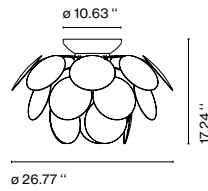

Discocó C68