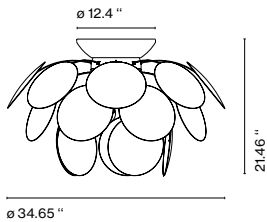

Discocó C88