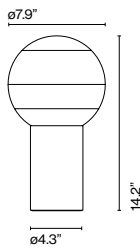

Dipping Light M

Dipping Light S

Dipping Light

Dipping Light M

LED SMD 11W 700mA 2700K
CRI90
Luminaire 312lm
Light source 948lm
(included)

Dipping Light S

LED SMD 10.7W 700mA
2700K CRI90
Light source - 546lm
(included)

Dipping Light

LED 4W 700mA 2700K
Luminaire 123lm
Light source 150lm
(included)

Brilliant white blown glass globe with layered paint. Cylindrical metal body. In-line switch.

Structure

- Brushed Brass
- Graphite

Shade

- Off white
- Blue
- Green
- Ambar
- Pink
- Black

Black electrical cord

* 3 positions dimmer

Dipping Light M and S version

Dry locations only

- [Download](#) Assembly instructions
- [Download](#) 2D
- [Download](#) 3D
- [Download](#) Photometric data

Range

Watch video
info@marset.com

Each lamp illuminates with different shades of light depending creating a wide range of ambient lights that can match any déco Canudas turns his design into much more than form and functi has a soul, and its light conveys poetry.

illuminations
425 Peachtree Hills Ave. NE #3 Atlanta, GA 30305
404.876.1064 sales@illumco.com