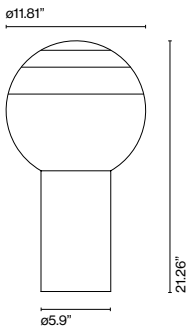

Dipping Light M

Dipping Light S