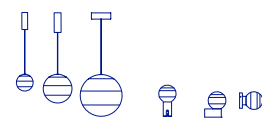

Range

Watch video
info@marset.com

Each lamp illuminates with different shades of light depending creating a wide range of ambient lights that can match any déco Canudas turns his design into much more than form and functi has a soul, and its light conveys poetry.

illuminations
425 Peachtree Hills Ave. NE #3 Atlanta, GA 30305
404.876.1064 sales@illumco.com