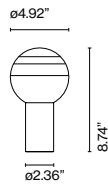

Dipping Light

Dipping Light M

LED SMD 11W 700mA 2700K
CRI90
Luminaire 312lm
Light source 948lm
(included)

Dipping Light S

LED SMD 10.7W 700mA
2700K CRI90
Light source - 546lm
(included)

Dipping Light

LED 4W 700mA 2700K
Luminaire 123lm
Light source 150lm
(included)

Brilliant white blown glass globe with layered paint. Cylindrical metal body. In-line switch.

Structure

- Brushed Brass
- Graphite

Shade

- Off white
- Blue
- Green
- Ambar
- Pink
- Black

Black electrical cord

* 3 positions dimmer

Dipping Light M and S version

Dry locations only

- [Download](#) Assembly instructions
- [Download](#) 2D
- [Download](#) 3D
- [Download](#) Photometric data