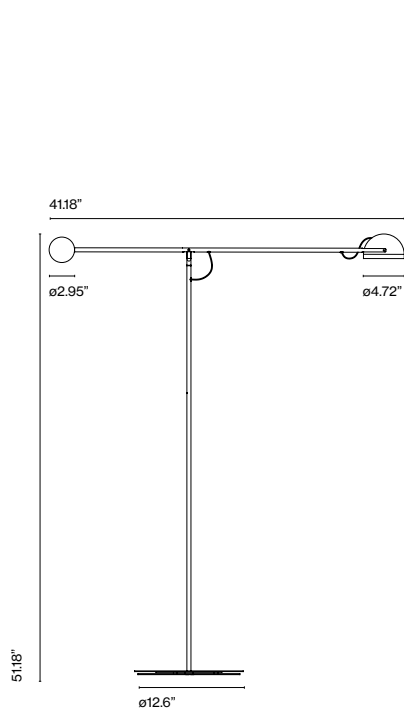

Copérnica P

Copérnica P190

Copérnica P
LED SMD 7W 500mA
2700K CRI90
Delivered Lumens 416.5lm
(included)
120 V / 60 Hz

Copérnica P190
LED SMD 45W 1A
2700K CRI90
Delivered Lumens 2302lm
(included)
120 V / 60 Hz - 45W

* 3 positions dimmer

Dry locations only

Watch the video
info@marset.com

Structure in satin nickel or graphite with the base and counterweight in lacquered steel. Tilttable difusser in aluminum with a built-in switch.

Copérnica P

- Satin nickel - Golden - White
- Satin nickel - Graphite - White
- Satin nickel - Red - White
- Graphite - Golden - Black
- Graphite - Matt chrome - Black
- Graphite - Red - Black

Copérnica P190

- Satin nickel - White
- Graphite - Black

- [Download](#) Assembly instructions
- [Download](#) 2D
- [Download](#) 3D
- [Download](#) Photometric data

WARNING. California Proposition 65 Warning for California Consumers. This product can expose you to chemicals including wood dust and lead which are known to the State of California to cause cancer or birth defects or other reproductive harm. For more information go to www.P65Warnings.ca.gov

The collection consists of desktop and standing versions that play with mixed materials and density, such as steel and aluminum. This allows you to move the lamp with great precision, providing a wide range of height adjustments to the beam of light to suite one's taste.

illuminations
425 Peachtree Hills Ave. NE #3 Atlanta, GA 30305
404.876.1064 sales@illumco.com