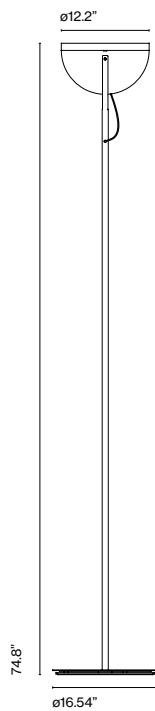

## Ramírez i Carrillo

**marset**

 **illuminaitions**  
425 Peachtree Hills Ave. NE #3 Atlanta, GA 30305  
404.876.1064 [sales@illumco.com](mailto:sales@illumco.com)

**Copérnica P**

**Copérnica P190**

**Copérnica P**  
 LED SMD 7W 500mA  
 2700K CRI90  
 Delivered Lumens 416.5lm  
 (included)  
 120 V / 60 Hz

**Copérnica P190**  
 LED SMD 45W 1A  
 2700K CRI90  
 Delivered Lumens 2302lm  
 (included)  
 120 V / 60 Hz - 45W

\* 3 positions dimmer

Dry locations only

**Watch the video**  
[info@marset.com](mailto:info@marset.com)

**Structure in satin nickel or graphite with the base and counterweight in lacquered steel. Tilttable difusser in aluminum with a built-in switch.**

**Copérnica P**

- Satin nickel - Golden - White
- Satin nickel - Graphite - White
- Satin nickel - Red - White
- Graphite - Golden - Black
- Graphite - Matt chrome - Black
- Graphite - Red - Black