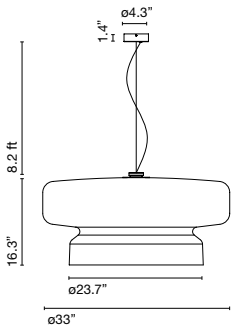

Bohemia 84

Bohemia 84

LED SMD 26W 700mA
2700K CRI90
Delivered Lumens - 1619.25lm
(included)

120-277 V / 60 Hz

Rotomoulded polycarbonate, translucent shade with two layers, with a white interior. Opal methacrylate diffuser in the LED version.

- Green
- Violet
- Amber

Bohemia 84 E26

E26 LED GLOBE 20W
2700K 2000lm

Black electrical cord

*Only LED version
Dual dimming driver
Triac 120VAC only
0-10V 120-277VAC

Dry locations only

WARNING. California Proposition 65 Warning for California Consumers. This product can expose you to chemicals including wood dust and lead which are known to the State of California to cause cancer or birth defects or other reproductive harm. For more information go to www.P65Warnings.ca.gov

marsetusa@marset.com
www.marset.com

- [Download](#) Assembly instructions
- [Download](#) 2D
- [Download](#) 3D
- [Download](#) Photometric data

At first glance, it appears to be made of blown glass—but it's untenable. Its designer, Joan Gaspar, overcame this difficult challenge with polycarbonate instead.

illuminations
425 Peachtree Hills Ave. NE #3 Atlanta, GA 30305
404.876.1064 sales@illumco.com