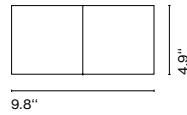

Base Atlas 2

Atlas

- E26 PAR30 75W
- E26 LED PAR30S 13W 36° 2700K

120 V - 50 Hz

Translucent electrical cord

Transparent polycarbonate shade that envelopes the light source. Stainless steel and teflon joint. Base made of white polyamide.

Transparent

Dry locations only

[Download](#) Assembly Instructions

[Download](#) 2D

[Download](#) 3D

Range

info@marset.com
www.marset.com

Atlas transforms a common bulb into a spotlight, enveloping it along its outline. Taking its nudity as the starting point, it dresses the bulb up with a transparent polycarbonate shade that gives the lamp the added benefit of lightness.