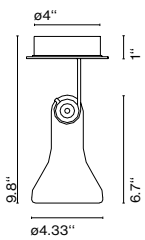

Atlas

Base Atlas 2

Atlas

- E26 PAR30 75W
- E26 LED PAR30S 13W 36° 2700K

120 V - 50 Hz

Translucent electrical cord

Transparent polycarbonate shade that envelopes the light source. Stainless steel and teflon joint. Base made of white polyamide.

Transparent

Dry locations only

[Download](#) Assembly Instructions

[Download](#) 2D

[Download](#) 3D

Range

info@marset.com
www.marset.com

Atlas transforms a common bulb into a spotlight, enveloping it along its outline. Taking its nudity as the starting point, it dresses the bulb up with a transparent polycarbonate shade that gives the lamp the added benefit of lightness.