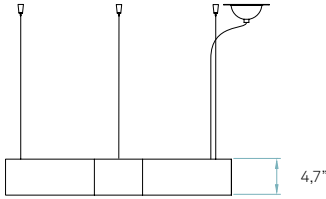

References

- X SM MULTIV UL
- X SM DIM UL

Certificates

- cUL US
- 120 - 277V

Wood shade colors

- 20 Ivory White
- 21 Natural Cherry
- 22 Natural Beech
- 24 Yellow
- 25 Orange
- 26 Red
- 28 Blue
- 29 Grey
- 30 Turquoise
- 31 Chocolate
- 32 Pink

Components

Top diffuser
Black or White

Note: The standard top diffuser is white. Black is also available if you want no upward light diffusion.

Bottom diffuser
Matt satin acrylic

Metal canopy
Brushed Nickel
ø 3,9" - disc ø 5,5"

Electrical cable
Transparent 8 ft drop

Steel cable
4 x 8 ft drop

Box size
31 x 31 x 17"

Box volume
9,3 ft³

Weight
Gross - 20,3 Lb
Net - 9 Lb

Recommended tubes (Not Included)

T5

Linear Fluorescent
2 x 24 W

Ballast

NON DIMMABLE - FULHAM
1 unit - Ref. RHA-UNV-239-LT5

DIM - LUTRON - ECOSYSTEM
1 units - Ref. EC5T524JUNV2
Standard fit: LUTRON
For other options, please specify dimming needs.