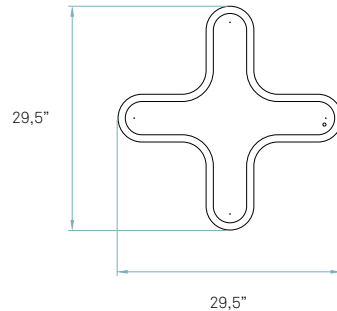

**Top diffuser**  
Black or White

**Note:** The standard top diffuser is white. Black is also available if you want no upward light diffusion.

**Bottom diffuser**  
Matt satin acrylic

**Metal canopy**  
Brushed Nickel  
14 x 4,6 x 2"

**Electrical cable**  
Transparent 8 ft drop

**Steel cable**  
4 x 8 ft drop

**Box size**  
31 x 31 x 17"

**Box volume** 9,3 ft<sup>3</sup>

**Weight**  
Gross - 22,3 Lb  
Net - 11,5 Lb

REF. X SM LED 24, 26 & X SG 24, 26  
X-Club

Details

Input Voltage	Watt.	CCT	Luminous Flux *	CRI	Lifetime (L70)
120 - 277V	35 W	2700 K	2600 lm	90	40000h
		4000 K	2945 lm		

\* Measurements taken using white shades, Veneer Ref: 20 Ivory White

**Bottom diffuser**  
Matt satin acrylic

**Metal canopy**  
Brushed Nickel  
ø 3,9" - disc ø 5,5"

**Electrical cable**  
Transparent 8 ft drop

**Steel cable**  
4 x 8 ft drop

**Box size**  
31 x 31 x 17"

**Box volume**  
9,3 ft<sup>3</sup>