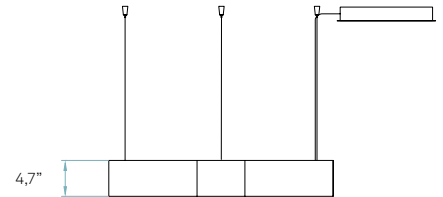

**Top diffuser**  
Black or White

**Note:** The standard top diffuser is white. Black is also available if you want no upward light diffusion.

**Bottom diffuser**  
Matt satin acrylic

**Metal canopy**  
Brushed Nickel  
14 x 4,6 x 2"

**Electrical cable**  
Transparent 8 ft drop

**Steel cable**  
4 x 8 ft drop

**Box size**  
31 x 31 x 17"

**Box volume** 9,3 ft<sup>3</sup>

**Weight**  
Gross - 22,3 Lb  
Net - 11,5 Lb

REF. X SM LED 24, 26 & X SG 24, 26  
X-Club

**Bottom diffuser**  
Matt satin acrylic

**Metal canopy**  
Brushed Nickel  
ø 3,9" - disc ø 5,5"

**Electrical cable**  
Transparent 8 ft drop

**Steel cable**  
4 x 8 ft drop

**Box size**  
31 x 31 x 17"

**Box volume**  
9,3 ft<sup>3</sup>