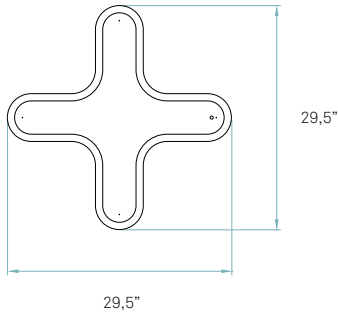

References

- X SM MULTIV UL
- X SM DIM UL

Certificates

- cUL US
- 120 - 277V

Wood shade colors

- 20 Ivory White
- 21 Natural Cherry
- 22 Natural Beech
- 24 Yellow
- 25 Orange
- 26 Red
- 28 Blue
- 29 Grey
- 30 Turquoise
- 31 Chocolate
- 32 Pink

Components

Top diffuser
Black or White

Note: The standard top diffuser is white. Black is also available if you want no upward light diffusion.

Bottom diffuser
Matt satin acrylic

Metal canopy
Brushed Nickel
ø 3,9" - disc ø 5,5"

Electrical cable
Transparent 8 ft drop

Steel cable
4 x 8 ft drop

Box size
31 x 31 x 17"

Box volume
9,3 ft³

Weight
Gross - 20,3 Lb
Net - 9 Lb

Recommended tubes (Not Included)

T5

Linear Fluorescent
2 x 24 W

Ballast

NON DIMMABLE - FULHAM
1 unit - Ref. RHA-UNV-239-LT5

DIM - LUTRON - ECOSYSTEM
1 units - Ref. EC5T524JUNV2
Standard fit: LUTRON
For other options, please specify dimming needs.