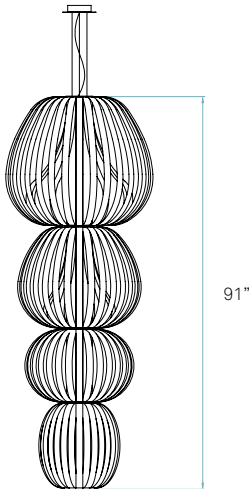

REF. TOT4 S LED 21
Totem 4 - Medium

Components

Packaging

Metal canopy
Brushed Nickel
ø 5,5" - disc ø 7,9"

Electrical cable
Transparent 8 ft drop

Steel cable
3 x 8 ft drop

Box size
Shades
box 1: 40 x 40 x 33"
30,3 ft³ | 22,3 Lb
box 2: 30 x 30 x 27"
14,1 ft³ | 12,3 Lb
box 3: 26 x 26 x 20"
8 ft³ | 15 Lb
box 4: 20 x 20 x 24"
5,7 ft³ | 9 Lb

Electrical kit
box 5: 72 x 15 x 10"
5,9 ft³ | 22,9 Lb

Weight
Gross - 81,5 Lb
Net - 29,3 Lb

Required
Shade to base mount
Difficulty: *****

Linear Module
28 x 5,5 W 350mA
2700 K / 4000 K

(Be sure to specify the LED color temperature)

Fluorescent Totem / MEDIUM SUSPENSION
by Burkhard Dämmer & Mariví Calvo

REF. TOT3 S 20, 28 & TOT4 S 20
Totem 3 - Small & Totem 4 - Medium

ø 33,8"

References

-  TOT4 S MULTIV UL
-  TOT4 S DIM UL

Certificates