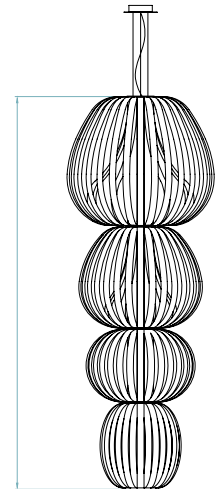

REF. TOT4 S LED 21
Totem 4 - Medium

Components

Packaging

Metal canopy
Brushed Nickel
ø 5,5" - disc ø 7,9"

Electrical cable
Transparent 8 ft drop

Steel cable
3 x 8 ft drop

Box size
Shades
box 1: 40 x 40 x 33"
30,3 ft³ | 22,3 Lb
box 2: 30 x 30 x 27"
14,1 ft³ | 12,3 Lb
box 3: 26 x 26 x 20"
8 ft³ | 15 Lb
box 4: 20 x 20 x 24"
5,7 ft³ | 9 Lb

Electrical kit
box 5: 72 x 15 x 10"
5,9 ft³ | 22,9 Lb

Weight
Gross - 81,5 Lb
Net - 29,3 Lb

Required
Shade to base mount
Difficulty: *****

Linear Module
28 x 5,5 W 350mA
2700 K / 4000 K

(Be sure to specify the LED color temperature)

Fluorescent Totem / MEDIUM SUSPENSION
by Burkhard Dämmer & Mariví Calvo

REF. TOT3 S 20, 28 & TOT4 S 20
Totem 3 - Small & Totem 4 - Medium

ø 33,8"

References

-  TOT4 S MULTIV UL
-  TOT4 S DIM UL

Certificates

120 - 277V

Wood shade colors

-  20 Ivory White
-  21 Natural Cherry
-  22 Natural Beech
-  24 Yellow
-  25 Orange
-  26 Red
-  28 Blue
-  29 Grey
-  30 Turquoise
-  31 Chocolate
-  32 Pink

Components

Metal canopy
Brushed Nickel
ø 5,5" - disc ø 7,9"