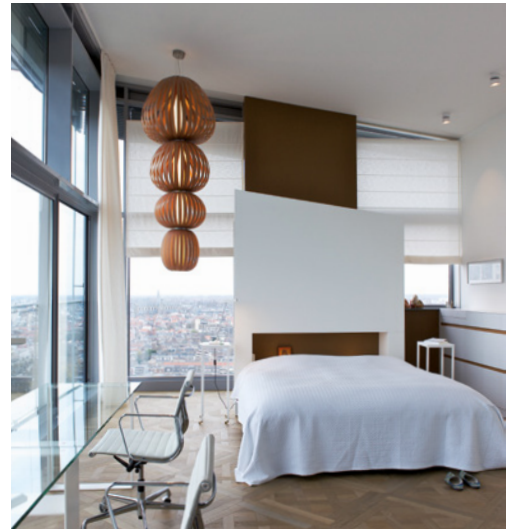

REF. TOT4 S LED 21
Totem 4 - Medium

Components

Packaging

Metal canopy
Brushed Nickel
ø 5,5" - disc ø 7,9"

Electrical cable
Transparent 8 ft drop

Steel cable
3 x 8 ft drop

Box size
Shades
box 1: 40 x 40 x 33"
30,3 ft³ | 22,3 Lb
box 2: 30 x 30 x 27"
14,1 ft³ | 12,3 Lb
box 3: 26 x 26 x 20"
8 ft³ | 15 Lb
box 4: 20 x 20 x 24"
5,7 ft³ | 9 Lb