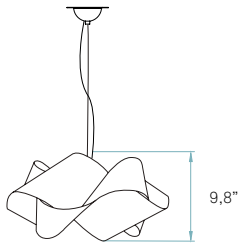

Swirl / SMALL SUSPENSION
by Ray Power

REF. SWRL SP 21
Swirl Small

References

SWRL SP E26 UL
SWRL SP GU24 UL

Certificates

120 - 277V

Wood shade colors

- 20 Ivory White
- 21 Natural Cherry
- 22 Natural Beech
- 24 Yellow
- 25 Orange
- 26 Red
- 28 Blue
- 29 Grey
- 30 Turquoise
- 31 Chocolate
- 32 Pink

Awards

Germany 2017

Components

Metal canopy
Brushed Nickel
ø 3,9" - disc ø 5,5"

Electrical cable
Transparent 8 ft drop

Steel cable
8 ft drop

Box size
24 x 24 x 13"

Box volume
4,5 ft³

Awards

Germany 2017

REF. SWRL SG 20
Swirl Large

Components

Metal canopy
Brushed Nickel
ø 3,9" - disc ø 5,5"

Electrical cable
Transparent
8 ft drop

Steel cable
8 ft drop

Box size
31 x 31 x 17"