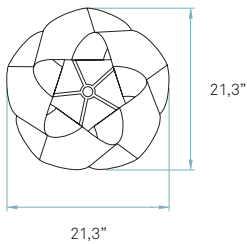

Swirl / SMALL SUSPENSION
by Ray Power

REF. SWRL SP 21
Swirl Small

References

SWRL SP E26 UL
SWRL SP GU24 UL

Certificates

120 - 277V

Wood shade colors

- 20 Ivory White
- 21 Natural Cherry
- 22 Natural Beech
- 24 Yellow
- 25 Orange
- 26 Red
- 28 Blue
- 29 Grey
- 30 Turquoise
- 31 Chocolate
- 32 Pink

Awards

Germany 2017

Components

Metal canopy
Brushed Nickel
ø 3,9" - disc ø 5,5"

Electrical cable
Transparent 8 ft drop

Steel cable
8 ft drop

Box size
24 x 24 x 13"

Box volume
4,5 ft³

Awards

Germany 2017

REF. SWRL SG 20
Swirl Large

Components

Metal canopy
Brushed Nickel
ø 3,9" - disc ø 5,5"

Electrical cable
Transparent
8 ft drop

Steel cable
8 ft drop

Box size
31 x 31 x 17"