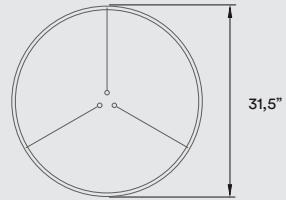

REF.

SUNS S 80
SUNS S 40-60-80 1 set*
SUNS S 40-60-80 2 set*
SUNS S 40-60-80 3 set*

* set consists of each of the three sizes
(40-60-80 cm / 16"-24"-31")

THIS FIXTURE IS NOT ELECTRIFIED AND CONTAINS NO LIGHT SOURCE

"Suns are innovative decorative circular panels that can be installed at different angles and that break up sound and interact with light. Do not contain light source".

PACKAGING

Box Size: 37 × 36 × 4"

Box Volume: 2,8 ft³

Weight: Gross - 6,6 Lb | Net - 6 Lb

MATERIALS & COMPONENTS

Wood Veneer Panel

Black Metal Structure

3 Black Steel Cables: 8 ft drop

FINISHES

WOOD PANEL COLOUR

● 20 Ivory White