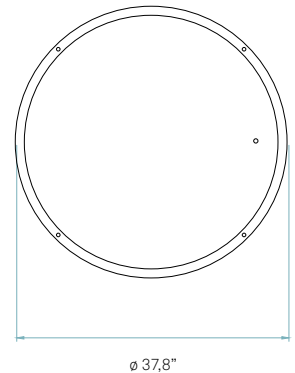

Details

Input Voltage	Watt.	CCT	Luminous Flux *	CRI	Lifetime (L70)
120 - 277V / 220 - 240V	85 W	2700 K	1921 lm⁽¹⁾	90	40000h
		4000 K	2176 lm⁽¹⁾		
		2700 K	1237 lm⁽²⁾		
		4000 K	1401 lm⁽²⁾		

* (1) Measurements taken using matt white outer shell and white shades, Veneer Ref: 20 Ivory White
(2) Measurements taken using matt white outer shell and white shades, Veneer Ref: 21 Natural Cherry