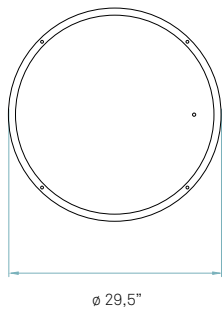

References

- SPRO SM W MULTIV UL
  SPRO SM BK MULTIV UL
  SPRO SM 21 MULTIV UL
  SPRO SM 26 MULTIV UL
- SPRO SM W DIM UL
  SPRO SM BK DIM UL
  SPRO SM 21 DIM UL
  SPRO SM 26 DIM UL

Awards

Shade / Wood Outer Shell

1. **Opaque Wood Outer shell ***
2. 21 Natural Cherry
   - 26 Red tulip poplar

1. **Spiral colors ***
2. 21 Natural Cherry
   - 26 Red

* Additional colors available on request.

Certificates

120 - 277V

Shade / Acrylic Outer Shell

1. **Opaque Acrylic Outer shell**
2. W Matt White
   - BK Matt Black

1. **Spiral colors**
2. 20 Ivory White
   - 21 Natural Cherry
   - 22 Natural Beech
   - 24 Yellow
   - 25 Orange
   - 26 Red
   - 28 Blue
   - 29 Grey
   - 30 Turquoise
   - 31 Chocolate
   - 32 Pink

Components

Top diffuser
Black or White

Note: The standard top diffuser is white. Black is also available if you want no upward light diffusion.

Bottom diffuser
Transparent acrylic

Metal canopy
Brushed Nickel
BK - Black
ø 3,9" - disc ø 5,5"

Electrical cable
Transparent
BK - Black
8 ft drop

Steel cable
BK - Black
4 x 8 ft drop

Box size
37 x 36 x 19"
Wood crated for transport

Box volume
14,8 ft³

Weight

Gross - 90,2 Lb	| W - BK
Net - 21,2 Lb	
Gross - 88,2 Lb	| 21 - 26
Net - 18,3 Lb	

Recommended tubes (Not Included)

T5

Linear Fluorescent
4 x 24 W

Ballast

NON DIMMABLE - FULHAM
2 units - Ref. RHA-UNV-239-LT5

DIM - LUTRON - ECOSYSTEM
2 units - Ref. EC5T524JUNV2
Standard fit: LUTRON
For other options, please specify dimming needs.