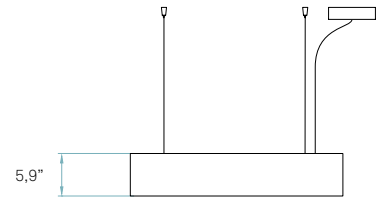

**Electrical cable**  
Transparent  
BK - Black  
8 ft drop

**Steel cable**  
BK - Black  
4 x 8 ft drop

**Box size**  
37 x 36 x 19"  
Wood crated for transport

**Box volume**  
14,8 ft<sup>3</sup>

**Weight**  
Gross - 93,0 Lb | W - BK  
Net - 24,0 Lb  
Gross - 91,1 Lb | 21 - 26  
Net - 22,3 Lb