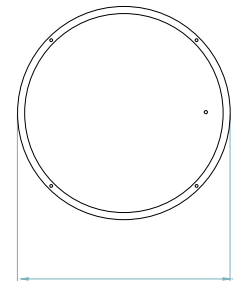

ø 29,5"

Details

Input Voltage	Watt.	CCT	Luminous Flux *	CRI	Lifetime (L70)
120 - 277V / 220 - 240V	48 W	2700 K	1082 lm⁽¹⁾	90	40000h
		4000 K	1252 lm⁽¹⁾		
		2700 K	697 lm⁽²⁾		
		4000 K	806 lm⁽²⁾		

* (1) Measurements taken using matt white outer shell and white shades, Veneer Ref: 20 Ivory White
(2) Measurements taken using matt white outer shell and white shades, Veneer Ref: 21 Natural Cherry