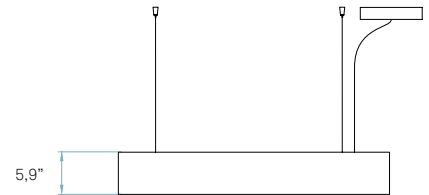

Linear Module
9 x 8,1 W 700mA
2700 K / 4000 K

(Be sure to specify the LED color temperature)

Driver

EFORE
1 unit - Ref. RCL030-0700B
1 unit - Ref. RCL050-1400B

Driver housed in canopy.

Compatible with TRIAC / ELV (only 120V) and 0-10V (120-277V)