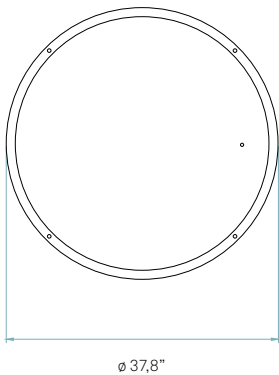

References

- **SPRO SG W MULTIV UL**
  SPRO SG BK MULTIV UL
  SPRO SG 21 MULTIV UL
  SPRO SG 26 MULTIV UL
- **SPRO SG W DIM UL**
  SPRO SG BK DIM UL
  SPRO SG 21 DIM UL
  SPRO SG 26 DIM UL

Awards

Shade / Wood Outer Shell

1. **Opaque Wood Outer shell ***
2. 21 Natural Cherry
   - 26 Red tulip poplar

Spiral colors *

- 21 Natural Cherry
- 26 Red

* Additional colors available on request.

Certificates

120 - 277V

Shade / Acrylic Outer Shell

1. **Opaque Acrylic Outer shell**
2. W Matt White
   - BK Matt Black

Spiral colors

- 20 Ivory White
- 21 Natural Cherry
- 22 Natural Beech
- 24 Yellow
- 25 Orange
- 26 Red
- 28 Blue
- 29 Grey
- 30 Turquoise
- 31 Chocolate
- 32 Pink

Components

Top diffuser
Black or White

Note: The standard top diffuser is white. Black is also available if you want no upward light diffusion.

Bottom diffuser
Transparent acrylic

Metal canopy
Brushed Nickel
BK - Black
ø 3,9" - disc ø 5,5"

Electrical cable
Transparent
BK - Black
8 ft drop

Steel cable
BK - Black
4 x 8 ft drop

Box size
46 x 45 x 20"
Wood crated for transport

Box volume
23,6 ft³

Weight
Gross - 115,1 Lb | W - BK
Net - 32,4 Lb
Gross - 109,6 Lb | 21 - 26
Net - 21,2 Lb

Recommended tubes (Not Included)

T5

Linear Fluorescent
6 x 24 W

Ballast

NON DIMMABLE - FULHAM
3 units - Ref. RHA-UNV-209-LT5

DIM - LUTRON - ECOSYSTEM
2 units - Ref. EC5T524JUNV2
Standard fit: LUTRON
For other options, please specify dimming needs.