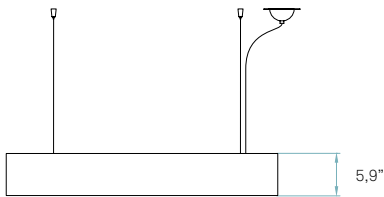

References

- **SPRO SG W MULTIV UL**
  SPRO SG BK MULTIV UL
  SPRO SG 21 MULTIV UL
  SPRO SG 26 MULTIV UL
- **SPRO SG W DIM UL**
  SPRO SG BK DIM UL
  SPRO SG 21 DIM UL
  SPRO SG 26 DIM UL

Awards

Shade / Wood Outer Shell

1. **Opaque Wood Outer shell ***
2. 21 Natural Cherry
   - 26 Red tulip poplar

Spiral colors *

- 21 Natural Cherry
- 26 Red

* Additional colors available on request.

Certificates

120 - 277V

Shade / Acrylic Outer Shell

1. **Opaque Acrylic Outer shell**
2. W Matt White
   - BK Matt Black

Spiral colors

- 20 Ivory White
- 21 Natural Cherry
- 22 Natural Beech
- 24 Yellow
- 25 Orange
- 26 Red
- 28 Blue
- 29 Grey
- 30 Turquoise
- 31 Chocolate
- 32 Pink

Components

Top diffuser
Black or White

Note: The standard top diffuser is white. Black is also available if you want no upward light diffusion.

Bottom diffuser
Transparent acrylic

Metal canopy
Brushed Nickel
BK - Black
ø 3,9" - disc ø 5,5"

Electrical cable
Transparent
BK - Black
8 ft drop

Steel cable
BK - Black
4 x 8 ft drop

Box size
46 x 45 x 20"
Wood crated for transport

Box volume
23,6 ft³

Weight
Gross - 115,1 Lb | W - BK
Net - 32,4 Lb
Gross - 109,6 Lb | 21 - 26
Net - 21,2 Lb

Recommended tubes (Not Included)

T5

Linear Fluorescent
6 x 24 W

Ballast

NON DIMMABLE - FULHAM
3 units - Ref. RHA-UNV-209-LT5

DIM - LUTRON - ECOSYSTEM
2 units - Ref. EC5T524JUNV2
Standard fit: LUTRON
For other options, please specify dimming needs.