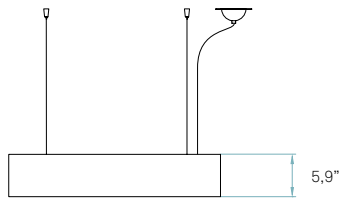

References

- SPRO SM W MULTIV UL
  SPRO SM BK MULTIV UL
  SPRO SM 21 MULTIV UL
  SPRO SM 26 MULTIV UL
- SPRO SM W DIM UL
  SPRO SM BK DIM UL
  SPRO SM 21 DIM UL
  SPRO SM 26 DIM UL

Awards

Shade / Wood Outer Shell

1. **Opaque Wood Outer shell ***
2. 21 Natural Cherry
   - 26 Red tulip poplar

1. **Spiral colors ***
2. 21 Natural Cherry
   - 26 Red

* Additional colors available on request.

Certificates

120 - 277V

Shade / Acrylic Outer Shell

1. **Opaque Acrylic Outer shell**
2. W Matt White
   - BK Matt Black

1. **Spiral colors**
2. 20 Ivory White
   - 21 Natural Cherry
   - 22 Natural Beech
   - 24 Yellow
   - 25 Orange
   - 26 Red
   - 28 Blue
   - 29 Grey
   - 30 Turquoise
   - 31 Chocolate
   - 32 Pink

Components

Top diffuser
Black or White

Note: The standard top diffuser is white. Black is also available if you want no upward light diffusion.

Bottom diffuser
Transparent acrylic

Metal canopy
Brushed Nickel
BK - Black
ø 3,9" - disc ø 5,5"

Electrical cable
Transparent
BK - Black
8 ft drop

Steel cable
BK - Black
4 x 8 ft drop

Box size
37 x 36 x 19"
Wood crated for transport

Box volume
14,8 ft³

Weight

Gross - 90,2 Lb	| W - BK
Net - 21,2 Lb	
Gross - 88,2 Lb	| 21 - 26
Net - 18,3 Lb	

Recommended tubes (Not Included)

T5

Linear Fluorescent
4 x 24 W

Ballast

NON DIMMABLE - FULHAM
2 units - Ref. RHA-UNV-239-LT5

DIM - LUTRON - ECOSYSTEM
2 units - Ref. EC5T524JUNV2
Standard fit: LUTRON
For other options, please specify dimming needs.