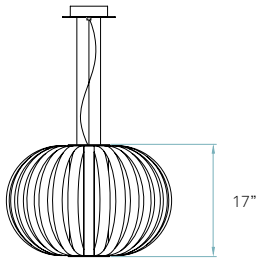

Poppy / SMALL SUSPENSION
by Burkhard Dämmer

REF. POPY SP 24
Poppy Small

References

POPY SP E26 UL
POPY SP GU24 UL

Certificates

120 - 277V

Wood shade colors

- 20 Ivory White
- 21 Natural Cherry
- 22 Natural Beech
- 24 Yellow
- 25 Orange
- 26 Red
- 28 Blue
- 29 Grey
- 30 Turquoise
- 31 Chocolate
- 32 Pink

Components

Metal canopy
Brushed Nickel
ø 5,5" - disc ø 7,9"

Electrical cable
Transparent
8 ft drop

Steel cable
3 x 8 ft drop

Packaging

Box size
26 x 26 x 24"

Box volume
9,5 ft³

Weight
Gross - 15,2 Lb
Net - 5,7 Lb

REF. POPY SM 20
Poppy Medium

Components

Metal canopy
Brushed Nickel
ø 5,5" - disc ø 7,9"

Electrical cable
Transparent
8 ft drop

Steel cable
3 x 8 ft drop

Packaging

Box size
30 x 30 x 30"

Box volume
15,7 ft³