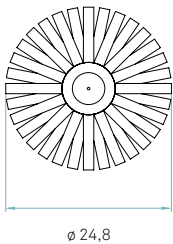

Poppy / SMALL SUSPENSION
by Burkhard Dämmer

REF. POPY SP 24
Poppy Small

References

POPY SP E26 UL
POPY SP GU24 UL

Certificates

120 - 277V

Wood shade colors

- 20 Ivory White
- 21 Natural Cherry
- 22 Natural Beech
- 24 Yellow
- 25 Orange
- 26 Red
- 28 Blue
- 29 Grey
- 30 Turquoise
- 31 Chocolate
- 32 Pink

Components

Metal canopy
Brushed Nickel
ø 5,5" - disc ø 7,9"

Electrical cable
Transparent
8 ft drop

Steel cable
3 x 8 ft drop

Packaging

Box size
26 x 26 x 24"

Box volume
9,5 ft³

Weight
Gross - 15,2 Lb
Net - 5,7 Lb

REF. POPY SM 20
Poppy Medium

Components

Metal canopy
Brushed Nickel
ø 5,5" - disc ø 7,9"

Electrical cable
Transparent
8 ft drop

Steel cable
3 x 8 ft drop

Packaging

Box size
30 x 30 x 30"

Box volume
15,7 ft³