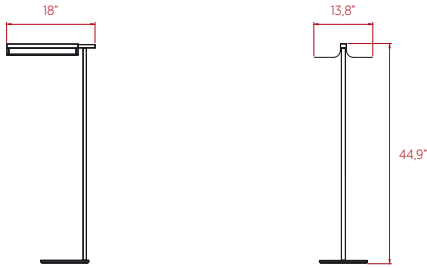

SIZE

REFERENCES

OM P BK LED UL
OM P IV LED UL
OM P GD LED UL

COMPONENTS

Wood Veneer Shade

Metal Stem & Base

Black Electrical Cable with Dimming Switch: 73"

LIGHT SOURCE

● BK - Matte Black

● IV - Matte Ivory

● GD - Gold

PACKAGING

Box Size: 64 x 22 x 17"

Box Volume: 5.3 ft³

Weight: Gross - 23.8 Lb | Net - 13 Lb