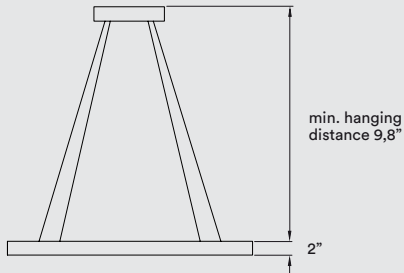

REF.

O-LN S 80 LED DIM0-10V UL
O-LN S 80 LED DIMTRIAC UL

LIGHT SOURCE

120 - 277V: Dimmable 0-10V or TRIAC

Driver:

Constant Voltage 24V

LED Integrated:

Led strip

2.700K, CRI>90, 55W, 50-60Hz, 2447lm*
4.000K, CRI>90, 55W, 50-60Hz, 2692lm*

*Measurements obtained by photometric laboratory tests using ivory white shades. Veneer Ref: 20 Ivory White.

PACKAGING

Box Size: 37 × 37 × 4"

Box Volume: 2,8 ft³

Weight: Gross - 14,8 Lb | Net - 10,1 Lb

MATERIALS & COMPONENTS

Wood Veneer Shade

Matt Satin Acrylic Bottom Diffuser

Lacquered Metal Upper Cover Plate

Black Metal Canopy: 9,1"

2 Black Electrified Cables: 8 ft drop

2 Black Steel Cables: 8 ft drop

FINISHES

WOOD VENEER

20 Ivory White	26 Red
21 Natural Cherry	28 Blue
22 Natural Beech	29 Grey
24 Yellow	33 Pale Rose
25 Orange	34 Sea Blue

METAL CANOPY

BK-Matt Black	NI-Matt Nickel
WH-Matt White