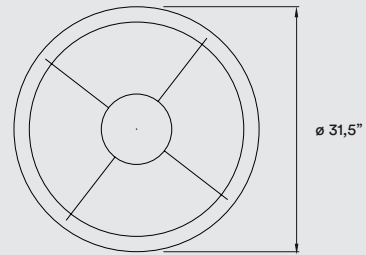

REF.

O-LN S 80 LED DIM0-10V UL
O-LN S 80 LED DIMTRIAC UL

LIGHT SOURCE

120 - 277V: Dimmable 0-10V or TRIAC

Driver:

Constant Voltage 24V

LED Integrated:

Led strip

2.700K, CRI>90, 55W, 50-60Hz, 2447lm*
4.000K, CRI>90, 55W, 50-60Hz, 2692lm*

*Measurements obtained by photometric laboratory tests using ivory white shades. Veneer Ref: 20 Ivory White.

PACKAGING

Box Size: 37 × 37 × 4"

Box Volume: 2,8 ft³

Weight: Gross - 14,8 Lb | Net - 10,1 Lb

MATERIALS & COMPONENTS

Wood Veneer Shade

Matt Satin Acrylic Bottom Diffuser

Lacquered Metal Upper Cover Plate

Black Metal Canopy: 9,1"

2 Black Electrified Cables: 8 ft drop

2 Black Steel Cables: 8 ft drop

FINISHES

WOOD VENEER

20 Ivory White	26 Red
21 Natural Cherry	28 Blue
22 Natural Beech	29 Grey
24 Yellow	33 Pale Rose
25 Orange	34 Sea Blue

METAL CANOPY

BK-Matt Black	NI-Matt Nickel
WH-Matt White