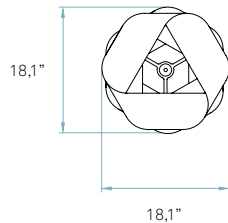

Recommended bulbs (Not included)

E26 Medium Base

CFL Globe
1 x 18 W max

LED Globe
1 x 15 W max

GU24

CFL Globe
1 x 18 W max

LED A19
1 x 15 W max