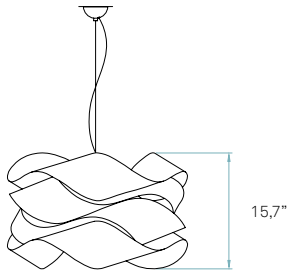

Awards

Chicago 2008

DESIGN PLUS
Frankfurt 2007

REF. LK SP 21
Link Small

Components

Metal canopy
Brushed Nickel
ø 3,9" - disc ø 5,5"

Electrical cable
Transparent 8 ft drop

Steel cable
8 ft drop

Box size
20 x 20 x 13"

Box volume
2,9 ft³

Weight
Gross - 7,7 Lb
Net - 2,2 Lb

Recommended bulbs (Not included)

E26 Medium Base

CFL Globe
1 x 18 W max

LED Globe
1 x 15 W max

GU24

CFL Globe
1 x 18 W max

LED A19
1 x 15 W max

Link / LARGE SUSPENSION
by Ray Power

REF. LK SG 21
Link Large

References

LK SG E26 UL
LK SG GU24 UL

Awards

Chicago 2008

Components

Metal canopy
Brushed Nickel
ø 3,9" - disc ø 5,5"

Electrical cable
Transparent
8 ft drop

Steel cable
8 ft drop

Box size
31 x 31 x 17"

Box volume
9,3 ft³

Weight
Gross - 14,6 Lb
Net - 3,5 Lb

Recommended bulbs (Not Included)