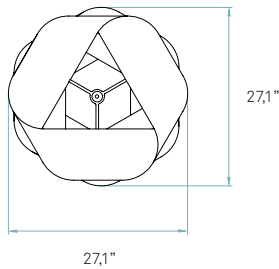

References

LK SG E26 UL
LK SG GU24 UL

Awards

Chicago 2008

DESIGN PLUS
Frankfurt 2007

Certificates

120 - 277V

Wood shade colors

- 20 Ivory White
- 21 Natural Cherry
- 22 Natural Beech
- 24 Yellow
- 25 Orange
- 26 Red
- 28 Blue
- 29 Grey
- 30 Turquoise
- 31 Chocolate
- 32 Pink

Components

Metal canopy
Brushed Nickel
ø 3,9" - disc ø 5,5"

Electrical cable
Transparent
8 ft drop

Steel cable
8 ft drop

Box size
31 x 31 x 17"

Box volume
9,3 ft³

Weight
Gross - 14,6 Lb
Net - 3,5 Lb

Recommended bulbs (Not Included)

E26 Medium Base

CFL Globe
1 x 26 W max

LED Globe
1 x 15 W max

GU24

CFL Globe
1 x 26 W max

LED A19
1 x 15 W max