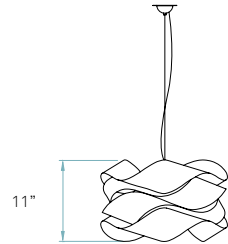

Awards

Chicago 2008

DESIGN PLUS
Frankfurt 2007

REF. LK SP 21
Link Small

Components

Metal canopy
Brushed Nickel
ø 3,9" - disc ø 5,5"

Electrical cable
Transparent 8 ft drop

Steel cable
8 ft drop

Box size
20 x 20 x 13"

Box volume
2,9 ft³

Weight
Gross - 7,7 Lb
Net - 2,2 Lb

Recommended bulbs (Not included)

E26 Medium Base

CFL Globe
1 x 18 W max

LED Globe
1 x 15 W max

GU24

Components

Metal canopy
Brushed Nickel
ø 3,9" - disc ø 5,5"

Electrical cable
Transparent
8 ft drop

Steel cable
8 ft drop

Box size
31 x 31 x 17"

Box volume
9,3 ft³

Weight
Gross - 14,6 Lb
Net - 3,5 Lb

Recommended bulbs (Not Included)