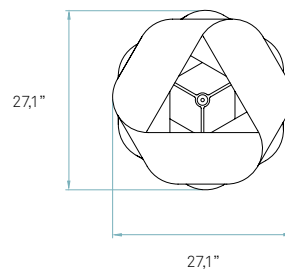

Recommended bulbs (Not included)

E26 Medium Base

CFL Globe
3 x 26 W max

LED Globe
3 x 15 W max

GU24

CFL Globe
3 x 26 W max

LED A19
3 x 15 W max