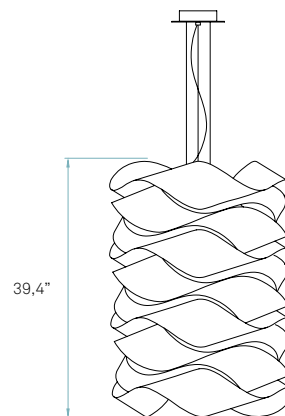

Awards

Chicago 2008

DESIGN **PLUS**  
Frankfurt 2007

REF. LK3 S 20  
Link Chain Small

Components

**Metal canopy**  
Brushed Nickel  
ø 5,5" - disc ø 7,9"

**Electrical cable**  
Transparent  
8 ft drop

**Steel cable**  
3 x 8 ft drop

**Box size**  
34 x 34 x 63"  
Wood crated  
for transport

**Box volume**  
41,8 ft<sup>3</sup>

**Weight**  
Gross - 59,1 Lb  
Net - 10,4 Lb

Recommended bulbs (Not included)

**E26 Medium Base**

**CFL Globe**  
3 x 26 W max

**LED Globe**  
3 x 15 W max

**GU24**

**CFL Globe**  
3 x 26 W max

**LED A19**  
3 x 15 W max

**Link Chain 4** / MEDIUM SUSPENSION

by Ray Power & Mariví Calvo

REF. LK4 S 20  
Link Chain Medium

References

Components

**Metal canopy**  
Brushed Nickel  
ø 5,5" - disc ø 7,9"

**Electrical cable**  
Transparent  
8 ft drop

**Steel cable**  
3 x 8 ft drop

**Box size**  
34 x 34 x 63"  
Wood crated  
for transport