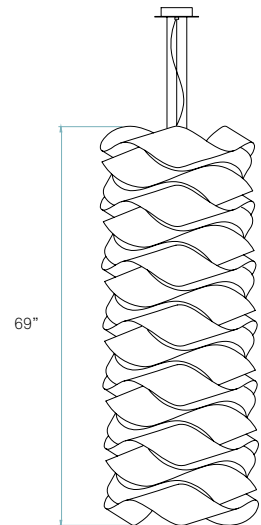

Recommended bulbs (Not Included)

E26 Medium Base

CFL Globe
6 x 26 W max

LED Globe
6 x 15 W max

GU24

CFL Globe
6 x 26 W max

LED A19
6 x 15 W max