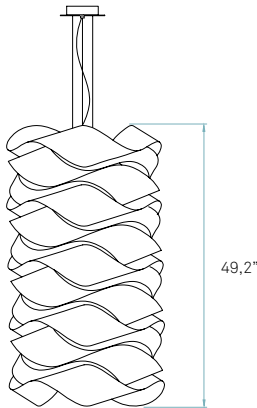

Awards

Chicago 2008

DESIGN **PLUS**  
Frankfurt 2007

REF. LK3 S 20  
Link Chain Small

Components

**Metal canopy**  
Brushed Nickel  
ø 5,5" - disc ø 7,9"

**Electrical cable**  
Transparent  
8 ft drop

**Steel cable**  
3 x 8 ft drop

**Box size**  
34 x 34 x 63"  
Wood crated  
for transport

**Box volume**  
41,8 ft<sup>3</sup>

**Weight**  
Gross - 59,1 Lb  
Net - 10,4 Lb

Recommended bulbs (Not included)

**E26 Medium Base**

**CFL Globe**  
3 x 26 W max

**LED Globe**  
3 x 15 W max

**GU24**

**CFL Globe**  
3 x 26 W max

**LED A19**  
3 x 15 W max

**Link Chain 4** / MEDIUM SUSPENSION

by Ray Power & Mariví Calvo

REF. LK4 S 20  
Link Chain Medium

References

Components

**Metal canopy**  
Brushed Nickel  
ø 5,5" - disc ø 7,9"

**Electrical cable**  
Transparent  
8 ft drop

**Steel cable**  
3 x 8 ft drop

**Box size**  
34 x 34 x 63"  
Wood crated  
for transport