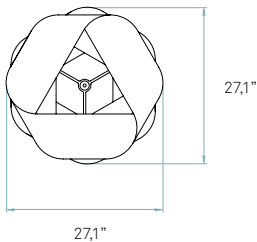

References

LK4 S E26 UL
LK4 S GU24 UL

Awards

Chicago 2008

DESIGN PLUS
Frankfurt 2007

Certificates

120 - 277V

Wood shade colors

- 20 Ivory White
- 21 Natural Cherry
- 22 Natural Beech
- 24 Yellow
- 25 Orange
- 26 Red
- 28 Blue
- 29 Grey
- 30 Turquoise
- 31 Chocolate
- 32 Pink

Components

Metal canopy
Brushed Nickel
ø 5,5" - disc ø 7,9"

Electrical cable
Transparent
8 ft drop

Steel cable
3 x 8 ft drop

Box size
34 x 34 x 63"
Wood crated
for transport

Box volume
41,8 ft³

Weight
Gross - 61,7 Lb
Net - 13 Lb

Recommended bulbs (Not Included)

E26 Medium Base

CFL Globe
4 x 26 W max

LED Globe
4 x 15 W max

GU24

CFL Globe
4 x 26 W max

LED A19
4 x 15 W max