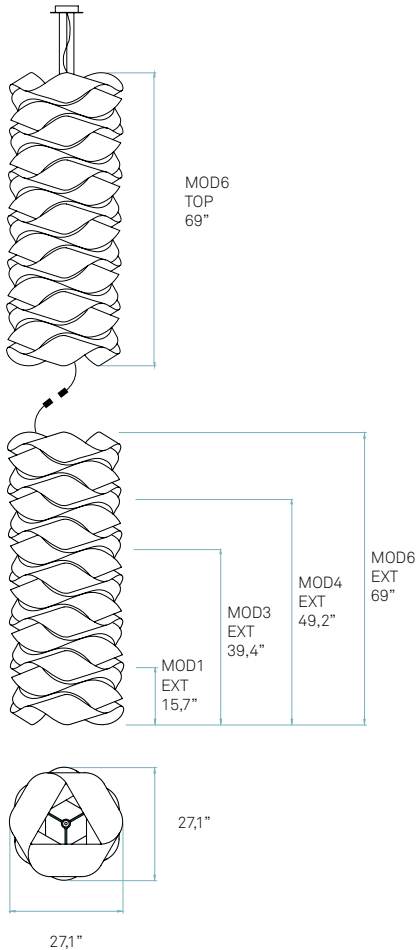

Components

**Metal canopy**  
Brushed Nickel  
ø 5,5" - disc ø 7,9"

**Electrical cable**  
Transparent  
8 ft drop

**Steel cable**  
3 x 8 ft drop

**Box size**  
34 x 34 x 63"  
Wood crated  
for transport

Components

 **Metal canopy**  
Brushed Nickel  
ø 5,5" - disc ø 7,9"

**Electrical cable**  
Transparent  
8 ft drop

**Steel cable**  
3 x 8 ft drop

Packaging

**Box size**  
35 x 35 x 83"  
Wood crated  
for transport

**Box volume**  
57,4 ft<sup>3</sup>

**Weight**  
Gross - 71,2 Lb  
Net - 18,3 Lb

Recommended bulbs (Not Included)

 **E26 Medium Base**

 **CFL Globe**  
6 x 26 W max

 **LED Globe**  
6 x 15 W max

 **GU24**

 **CFL Globe**  
6 x 26 W max

 **LED A19**  
6 x 15 W max

**Link Modular** / CUSTOM LENGTH  
by Ray Power & Mariví Calvo

REF. LK MOD6 BASE 20 & LK MOD1 EXT 20  
Link Modular

References

- LK MOD6 TOP E26 UL
- LK MOD1 EXT E26 UL
- LK MOD3 EXT E26 UL
- LK MOD4 EXT E26 UL
- LK MOD6 EXT E26 UL