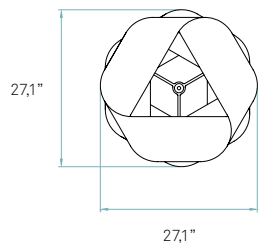

Recommended bulbs (Not Included)

E26 Medium Base

CFL Globe
6 x 26 W max

LED Globe
6 x 15 W max

GU24

CFL Globe
6 x 26 W max

LED A19
6 x 15 W max