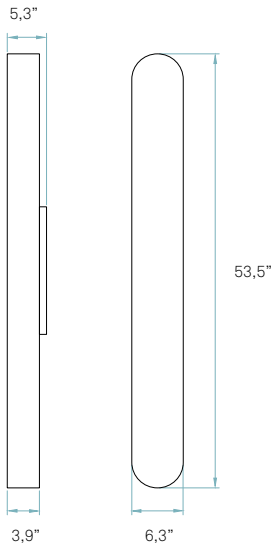

References

Certificates

120 - 277V

Wood shade colors

- 20 Ivory White
- 21 Natural Cherry
- 22 Natural Beech
- 24 Yellow
- 25 Orange
- 26 Red
- 28 Blue
- 29 Grey
- 30 Turquoise
- 31 Chocolate
- 32 Pink

Components

Frontal diffuser
Matt satin acrylic

Back plate
Chrome

Box size
12 x 12 x 60"

Box volume
5,2 ft³

Weight
Gross - 17,6 Lb
Net - 8,8 Lb

Linear Module
3 x 10,8 W 900mA
2700 K / 4000 K

(Be sure to specify the LED color temperature)

Driver

ERP
1 unit - Ref. ESS040W-0900-42

Details

Input Voltage	Watt.	CCT	Luminous Flux	CRI	Lifetime (L70)
120 - 277V	36 W	2700 K 4000 K	2266 lm 2394 lm	90	40000h