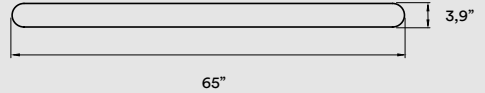

REF.

I ASL LED DIM UL

LIGHT SOURCE

ADA Compliant

120 - 277V: Dimmable 0-10V & TRIAC

Driver:

Constant Current 900mA

LED Integrated:

Led module 900mA

2700K / 4000K, CRI80, 60W, 50-60Hz

PACKAGING

Box Size: 72 x 15 x 10"

Box Volume: 5,9 ft³

Weight: Gross - 24 Lb | Net - 8,4 Lb

MATERIALS & COMPONENTS

Wood Veneer Shade

Matt Satin Acylic Bottom & Upper Diffuser

White Enamel Metal Back Plate

FINISHES

WOOD VENEER

	20 Ivory White		28 Blue
	21 Natural Cherry		29 Grey
	22 Natural Beech		30 Turquoise
	24 Yellow		31 Chocolate
	25 Orange		33 Pale Rose
	26 Red