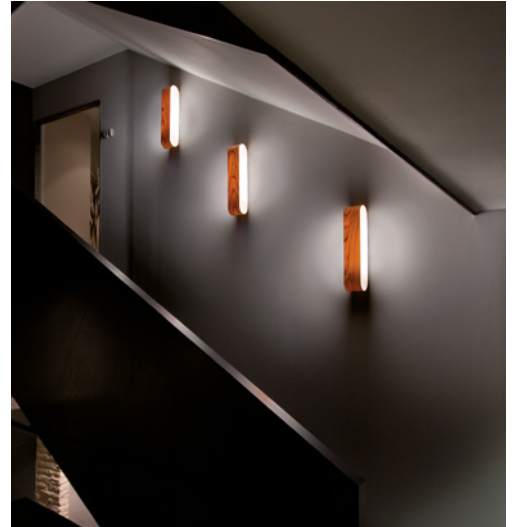

References

Certificates

120 - 277V

ADA Compliant

Wood shade colors

- 20 Ivory White
- 21 Natural Cherry
- 22 Natural Beech
- 24 Yellow
- 25 Orange
- 26 Red
- 28 Blue
- 29 Grey
- 30 Turquoise
- 31 Chocolate
- 32 Pink

REF. IA 21
I-Club Small

Components

Bottom & Upper diffuser
Matt satin acrylic

Back plate
White metal enamel

Box size
20 x 12 x 9"

Box volume
1,2 ft³

Weight
Gross - 5,3 Lb
Net - 2,2 Lb

Recommended tubes (Not Included)

Weight: Gross - 24 Lb | Net - 8,4 Lb

MATERIALS & COMPONENTS

Wood Veneer Shade

Matt Satin Acylic Bottom & Upper Diffuser

White Enamel Metal Back Plate

FINISHES**WOOD VENEER**

- | | | | |
|---|-------------------|--|--------------|
|  | 20 Ivory White |  | 28 Blue |
|  | 21 Natural Cherry |  | 29 Grey |
|  | 22 Natural Beech |  | 30 Turquoise |
|  | 24 Yellow |  | 31 Chocolate |
|  | 25 Orange |  | 33 Pale Rose |
|  | 26 Red | | |