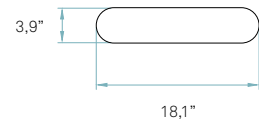

Recommended tubes (Not Included)

T5

Linear Fluorescent
2 x 8 W

Ballast

NON DIMMABLE - TRIDONIC
1 unit - Ref. WH41-UNV-L