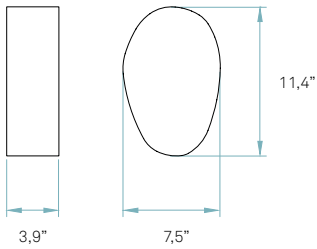

References

G2 A GU24 UL
G2 A GX53 UL

Awards

Hamburg 2007

Certificates

120V

ADA Compliant

The mark of responsible forestry

Wood shade colors

- 20 Ivory White
- 21 Natural Cherry
- 22 Natural Beech
- 24 Yellow
- 25 Orange
- 26 Red
- 28 Blue
- 29 Grey
- 30 Turquoise
- 31 Chocolate
- 32 Pink

Components

Frontal diffuser
Matt satin acrylic

Back plate
White metal enamel

Box size
29 x 9 x 17"

Box volume
0,9 ft³

Weight
Gross - 2,9 Lb
Net - 1,3 Lb

Recommended bulbs (Included)

120V
GU24

CFL Slim spiral
1 x 13 W max

120V
GX53

LED Slim lamp
1 x 6 W max