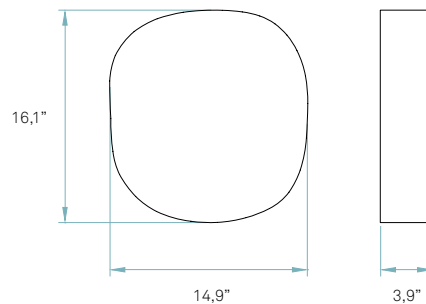

Linear Module
16 x 3,15 W 250mA (Be sure to specify the
2700 K / 4000 K LED color temperature)

Driver

EFORE
1 unit - Ref. RCL030-0500A

Compatible with TRIAC / ELV (only 120V)
and 0-10V (120-277V)

Details

Input Voltage	Watt.	CCT	Luminous Flux *	CRI	Lifetime (L70)
120 - 277V	20 W	2700 K	1469 lm	90	40000h
		4000 K	1672 lm		

* Measurements taken using white shades, Veneer Ref: 20 Ivory White