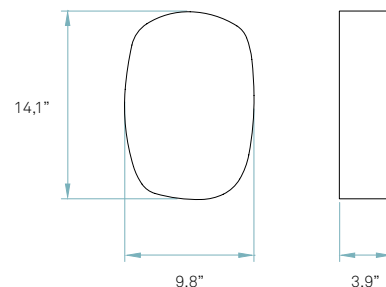

Components

Frontal diffuser
Matt satin acrylic

Back plate
White metal enamel

Box size
29 x 9 x 17"

Box volume
0,9 ft³

Weight
Gross - 2,9 Lb
Net - 1,3 Lb

Linear Module
4 x 3,15 W 250mA
2700 K / 4000 K
(Be sure to specify the LED color temperature)

Components

Frontal diffuser
Matt satin acrylic

Back plate
White metal enamel

Packaging

Box size
17 x 12 x 11"

Box volume
1,4 ft³

Weight
Gross - 4,9 Lb
Net - 2 Lb

Recommended bulbs (Included)

Back plate
White metal enamel

Packaging

Box size
17 x 12 x 11"

Box volume
1,4 ft³

Weight
Gross - 5,1 Lb
Net - 2,2 Lb

REF. G5 A LED 28
Guijarro Medium

Linear Module
9 x 3,15 W 250mA
2700 K / 4000 K (Be sure to specify the LED color temperature)