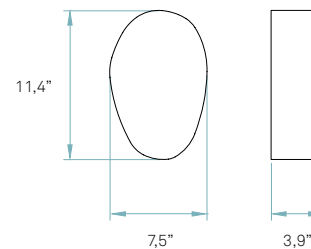

References

G2 A LED DIM UL

Awards

Hamburg 2007

Certificates

120 - 277V

ADA Compliant

The mark of responsible forestry

Wood shade colors

- 20 Ivory White
- 21 Natural Cherry
- 22 Natural Beech
- 24 Yellow
- 25 Orange
- 26 Red
- 28 Blue
- 29 Grey
- 30 Turquoise
- 31 Chocolate
- 32 Pink

Components

Frontal diffuser
Matt satin acrylic

Back plate
White metal enamel

Box size
29 x 9 x 17"

Box volume
0,9 ft³

Weight
Gross - 2,9 Lb
Net - 1,3 Lb

Linear Module
4 x 3,15 W 250mA
2700 K / 4000 K
(Be sure to specify the LED color temperature)

Driver

EFORE
1 unit - Ref. RCL010-0250A

Compatible with TRIAC / ELV (only 120V) and 0-10V (120-277V)

Details

Input Voltage	Watt.	CCT	Luminous Flux *	CRI	Lifetime (L70)
120 - 277V	12 W	2700 K	734 lm	90	40000h
		4000 K	836 lm		

* Measurements taken using white shades, Veneer Ref: 20 Ivory White