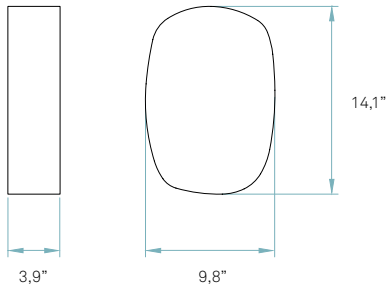

Components

Frontal diffuser
Matt satin acrylic

Back plate
White metal enamel

Box size
29 x 9 x 17"

Box volume
0,9 ft³

Weight
Gross - 2,9 Lb
Net - 1,3 Lb

Recommended bulbs (Included)

120V
GU24

Components

Frontal diffuser
Matt satin acrylic

Back plate
White metal enamel

Box size
29 x 9 x 17"

Box volume
0,9 ft³

Weight
Gross - 2,9 Lb
Net - 1,3 Lb

Linear Module
4 x 3,15 W 250mA
2700 K / 4000 K
(Be sure to specify the LED color temperature)

Components

Frontal diffuser
Matt satin acrylic

Back plate
White metal enamel

Packaging

Box size
17 x 12 x 11"

Box volume
1,4 ft³

Weight
Gross - 4,9 Lb
Net - 2 Lb

Recommended bulbs (Included)

Back plate
White metal enamel

Packaging

Box size
17 x 12 x 11"

Box volume
1,4 ft³

Weight
Gross - 5,1 Lb
Net - 2,2 Lb

REF. G5 A LED 28
Guijarro Medium

Linear Module
9 x 3,15 W 250mA
2700 K / 4000 K (Be sure to specify the LED color temperature)