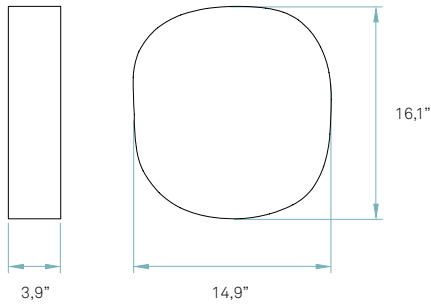

Back plate
White metal enamel

Packaging

Box size
17 x 12 x 11"

Box volume
1,4 ft³

Weight
Gross - 5,1 Lb
Net - 2,2 Lb

REF. G5 A LED 28
Guijarro Medium

Linear Module
9 x 3,15 W 250mA
2700 K / 4000 K (Be sure to specify the LED color temperature)

* Measurements taken using white shades, Veneer Ref: 20 Ivory White

Guijarro / LARGE WALL, CEILING
by Mariví Calvo

REF. G6 A 21, G5 A 29 & G2 A 24
Guijarro Large, Medium & Small

References

G6 A GU24 UL
G6 A GX53 UL