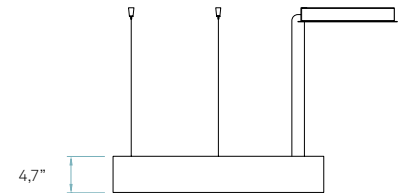

Components

Top diffuser
Black or White

Note: The standard top diffuser is white. Black is also available if you want no upward light diffusion.

Bottom diffuser
Matt satin acrylic

Metal canopy
Brushed Nickel
14 x 4,6 x 2"

Electrical cable
Transparent 8 ft drop

Steel cable
4 x 8 ft drop

Box size
35 x 35 x 13"

Box volume
9,3 ft³

Weight
Gross - 28,7 Lb
Net - 16,5 Lb

Linear Module
8 x 5,5 W 350mA
2700 K / 4000 K

(Be sure to specify the LED color temperature)