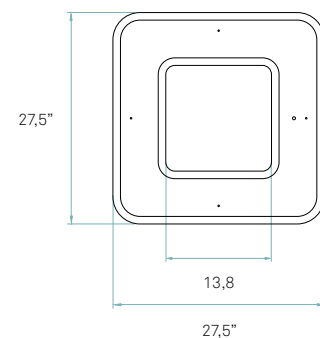

Linear Module
8 x 5,5 W 350mA
2700 K / 4000 K

(Be sure to specify the LED color temperature)

Driver

EFORE
1 unit - Ref. RCL050-1400B

Driver housed in canopy.

Compatible with TRIAC / ELV (only 120V) and 0-10V (120-277V)