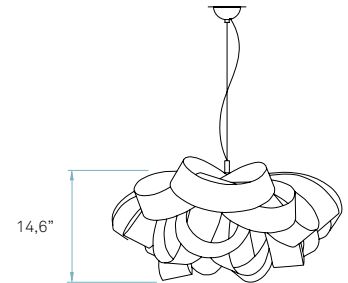

Packaging

Recommended bulbs (Not included)

E26 Medium Base

CFL Globe
1 x 26 W max

LED Globe
1 x 15 W max

120V

CFL Globe
1 x 26 W max

LED A19
1 x 15 W max