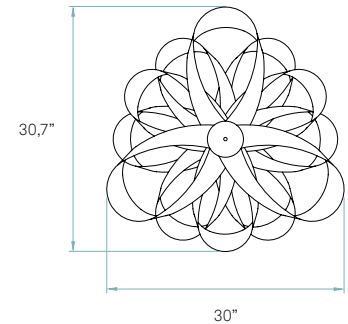

**Electrical cable**  
Transparent  
8 ft drop

**Steel cable**  
8 ft drop

**Box size**  
30 x 30 x 19"

**Box volume**  
10 ft<sup>3</sup>

**Weight**  
Gross - 16,3 Lb  
Net - 4,6 Lb

Packaging

Recommended bulbs (Not included)

E26 Medium Base

CFL Globe  
1 x 26 W max

LED Globe  
1 x 15 W max

120V

CFL Globe  
1 x 26 W max

LED A19  
1 x 15 W max

References

ATA SG E26 UL  
ATA SG GU24 UL

REF. ATA SG 22  
Agatha Large

Components

**Metal canopy**  
Brushed Nickel  
ø 3,9" - disc ø 5,5"

**Electrical cable**  
Transparent  
8 ft drop

**Steel cable**  
8 ft drop

**Box size**  
46 x 45 x 42"  
Wood crated  
for transport