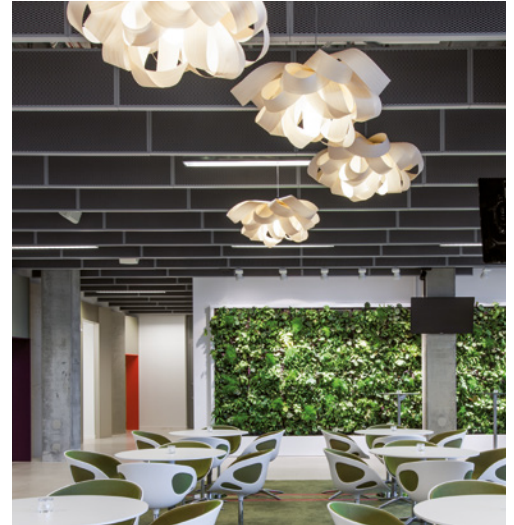

- 20 Ivory White
- 21 Natural Cherry
- 22 Natural Beech
- 24 Yellow
- 25 Orange
- 26 Red
- 28 Blue
- 29 Grey
- 30 Turquoise
- 31 Chocolate
- 32 Pink

REF. ATA SP 20  
Agatha Small

Components

**Metal canopy**  
Brushed Nickel  
ø 3,9" - disc ø 5,5"