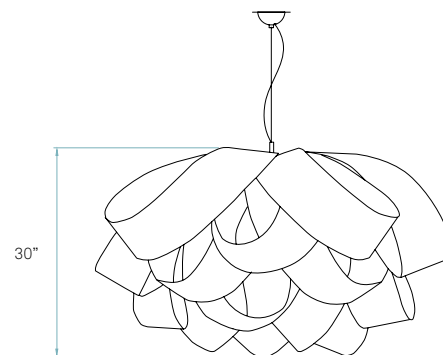

- 20 Ivory White
- 21 Natural Cherry
- 22 Natural Beech
- 24 Yellow
- 25 Orange
- 26 Red
- 28 Blue
- 29 Grey
- 30 Turquoise
- 31 Chocolate
- 32 Pink

REF. ATA SP 20  
Agatha Small

Components

**Metal canopy**  
Brushed Nickel  
ø 3,9" - disc ø 5,5"

REF. ATA SG 22  
Agatha Large

Components

**Metal canopy**  
Brushed Nickel  
ø 3,9" - disc ø 5,5"

**Electrical cable**  
Transparent  
8 ft drop

**Steel cable**  
8 ft drop

**Box size**  
46 x 45 x 42"  
Wood crated  
for transport

**Box volume**  
50,4 ft<sup>3</sup>

**Weight**  
Gross - 109,1 Lb  
Net - 14,3 Lb

Recommended bulbs (Not included)

E26 Medium Base

CFL Globe  
3 x 26 W max

LED Globe  
3 x 15 W max

GU24

CFL Globe  
3 x 26 W max