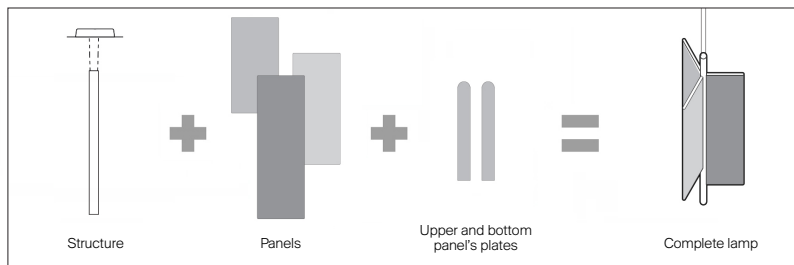

Certification: (Pending)

Item numbers: **Structure**
 D97/1D 1D970/1D0520 alu
 1D970/1D0501 black
 D97/2D 1D970/2D0520 alu
 1D970/2D0501 black

For all panel item numbers see page 4

Plate kit 11.8"
 D97/31 1D970/310020 alu
 1D970/310001 black

Plate kit 17.7"
 D97/32 1D970/320020 alu
 1D970/320001 black

D97/4 1D970/400000 Optional 2 lenses & mixer
 Beam 36° / 26°

The LED lamps cannot be changed in the luminaire

Suggested configurations

**Panels
11.8" width**