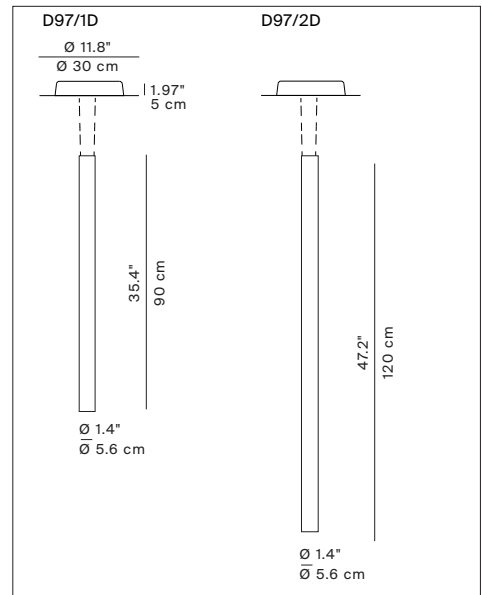

Plate kit 17.7"
 D97/32 1D970/320020 alu
 1D970/320001 black

D97/4 1D970/400000 Optional 2 lenses & mixer
 Beam 36° / 26°

The LED lamps cannot be changed in the luminaire

Suggested configurations

**Panels
11.8" width**

Body L 35.4"
3 panels 11.8" x 23.6"
flat version

Body L 47.2"
3 panels 11.8" x 23.6"
shift version

Body L 47.2"
1 panel 11.8" x 23.6"
1 panel 11.8" x 29.5"
1 panel 11.8" x 35.4"
mixed version

Body L 47.2"
3 panels 11.8" x 35.4"
flat version

D97/1D +
3 x D97C36

D97/2D +
3 x D97C36

D97/2D +
1 x D97C36
1 x D97C37
1 x D97C39

D97/2D +
1 x D97C39

**Panels
17.7" width**

Body L 35.4"
3 panels 17.7" x 23.6"
flat version

Body L 47.2"
3 panels 17.7" x 29.5"
shift version

Body L 47.2"
1 panel 17.7" x 23.6"
1 panel 17.7" x 29.5"
1 panel 17.7" x 35.4"
mixed version

Body L 47.2"
3 panels 17.7" x 35.4"
flat version

D97/1D +
3 x D97C46

D97/2D +
3 x D97C46

D97/2D +
1 x D97C46
1 x D97C47
1 x D97C49