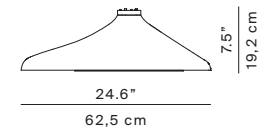

SOLEIL NOIR

Design Odile Decq, 2015

**LUCE
PLAN**

Type: Suspension

Light source: LED 35W - 3000K - 1728 lm (120/277V~) dimmable

Product use: Indoor

Materials: molded polyurethane foam

Colors: white, white/black
optic disc black

Marking: 

Reference code: Structure
D89p 1D890P000535 black
1D890P000502 white

D89p

weight 13.45 lb