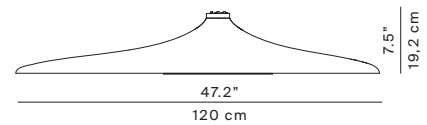

SOLEIL NOIR

Design Odile Decq, 2015

**LUCE
PLAN**

Type: Suspension

Light source: LED 35W - 3000K - 1728 lm (120/277V~) dimmable

Product use: Indoor

Materials: molded polyurethane foam

Colors: white, white/black
optic disc black

Marking: 

Reference code: Structure
D89p 1D890P000535 black
1D890P000502 white

D89p

weight 13.45 lb