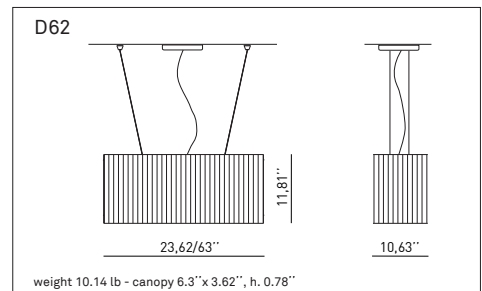

PLISSÉ

design Inga Sempé, 2007

**LUCE
PLAN**

- Type: Suspension
- Light source: 7x max 50W T4 Xelogen Candelabra base
7 x max 40W G16.5 Candelabra base
7 x max 40W B10 Candelabra base
- Product use: Indoor
- Materials: Stainless steel structure, lampshade in technical aluminium material and polyester.
- Colors: Structure in polished
Shade in white or black
- Description: Adjustable width suspension lamp. Double pantograph system allows easy extension of beam from a minimum of 60 cm to a maximum of 160 cm. Stylish pleated shade easily adapts to variations in volume.
- Certifications: 
- Awards: Design - Plus Light+Building/Frankfurt, 2008
- Reference code: Shade
1D6200000519 white
1D6200000501 black