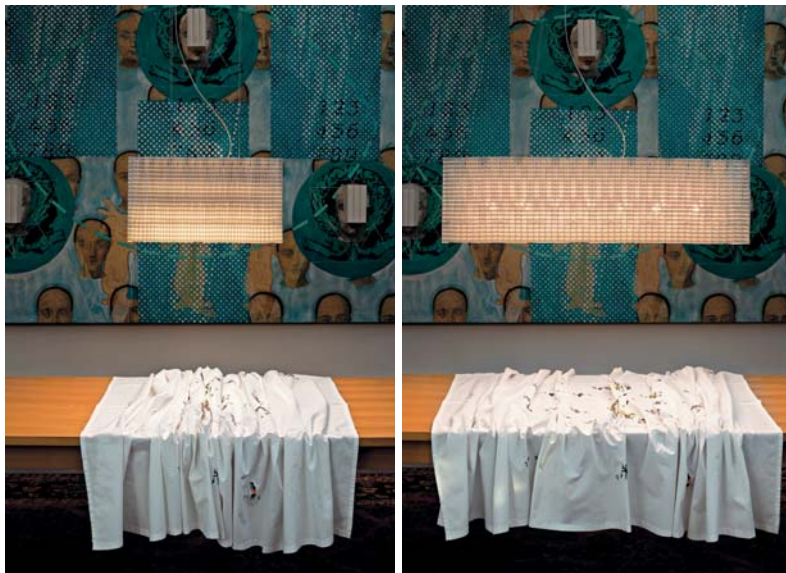

PLISSÉ

design Inga Sempé, 2007

**LUCE
PLAN**

- Type: Suspension
- Light source: 7x max 50W T4 Xelogen Candelabra base
7 x max 40W G16.5 Candelabra base
7 x max 40W B10 Candelabra base
- Product use: Indoor
- Materials: Stainless steel structure, lampshade in technical aluminium material and polyester.
- Colors: Structure in polished
Shade in white or black
- Description: Adjustable width suspension lamp. Double pantograph system allows easy extension of beam from a minimum of 60 cm to a maximum of 160 cm. Stylish pleated shade easily adapts to variations in volume.
- Certifications: 
- Awards: Design - Plus Light+Building/Frankfurt, 2008
- Reference code: Shade
1D6200000519 white
1D6200000501 black