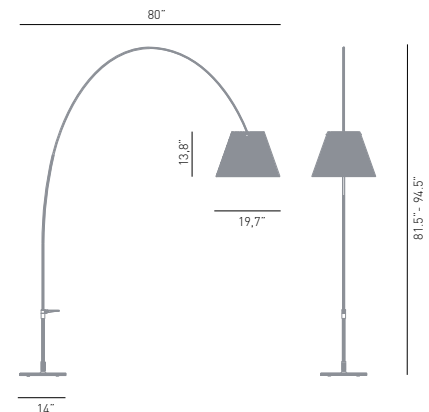

www.luceplan.com

425 Peachtree Hills Ave. NE #3 Atlanta, GA 30305
404.876.1064 sales@illumco.com