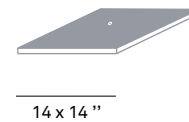

GRANDE COSTANZA OPEN AIR

design Paolo Rizzatto, 2008

**LUCE
PLAN**

1. Type: Floor
2. Light source: 250W T-10 halogen/frosted shielded med.base
3. Product use: Outdoor
4. Materials: Stainless steel painted stem and base, polycarbonate diffuser
5. Colors: Structure in alu
   Shade in off-white, light green
6. Description: The new outdoor version is able to give light to terraces and garden with elegance and efficiency. Available with off-white, rust, or light green shade. Stem is white, rust or aluminium.
7. Certifications: US
8. Reference code: Structure
   1D13GT/00520 alu
9. Shade
   1D13GP/01028 off-white
   1D13GP/01011 light green
10. Component
    D13G.air/2 1D13GT/02020 alu
    D13G.air/4 1D13GT/04020 alu

D13G.air/2
base

www.luceplan.com

illuminations
425 Peachtree Hills Ave. NE #3 Atlanta, GA 30305
404.876.1064 sales@illumco.com