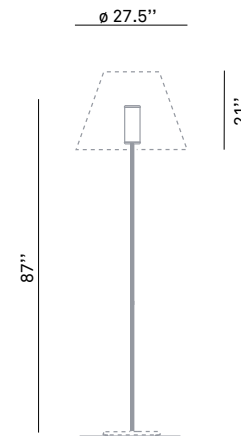

D13G.air/2
base