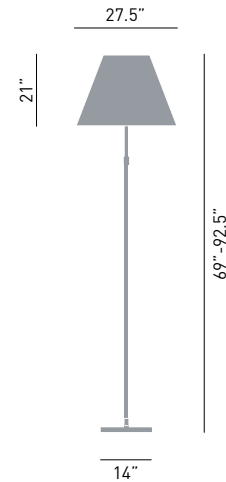

GRANDE COSTANZA

design Paolo Rizzatto, 2006

**LUCE
PLAN**

1. Type: Floor
2. Light source: D13G t.i
   3x100W A-21 med. base
   D13G t.flu
   3x26W CFTR GX24 q-3
3. Product use: Indoor
4. Materials: Aluminium stem, polycarbonate shade
5. Colors: Structure in alu
   Shade in white
6. Description: Tradition and innovation meet in this classic maxi floor model. The aluminium stem and polycarbonate lampshade enhance large spaces with lightness and luminosity for which this lamp is renowned. Also available in models with on/off or foot dimmer switch.
7. Insulation class: us
8. Reference code: Structure
   D13G ti 1D13GTIH0520 alu - white shade
   D13G tflu 1D13GTIL0520 alu -white shade

www.luceplan.com