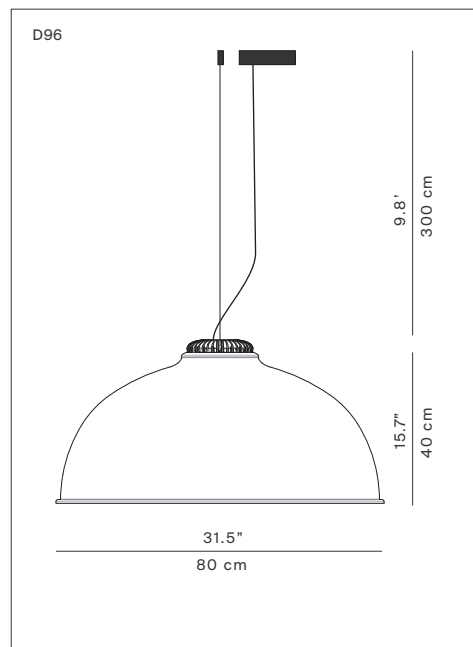

FAREL

Design Diego Sferazza 2018

**LUCE
PLAN**

Type: Suspension

Lamps: LED 25W available in 2700/3000/3500K - CRI 90
3000K stock Item
2700K & 3500K on request with min 15pieces.
dimmable 0-10V @ 120/277V~
or leading & trailing edge @ 120V~

Marking: 

Reference code:

Rings and heat sink			
D96/2D	1D960/2D0501		matt black
2700K	1D960/2D0520		matt alu
	1D960/2D0530		matt brass
D96/3D	1D960/3D0501		matt black
3000K	1D960/3D0520		matt alu
	1D960/3D0530		matt brass
D96/4D	1D960/4D0501		matt black
3500K	1D960/4D0520		matt alu
	1D960/4D0530		matt brass
Lampshade			
D96C	1D960C0000A2		light grey / dark grey
	1D960C0000A3		dark grey / white
	1D960C0000B2		rust / dark grey
	1D960C0000E2		aquamarine / white