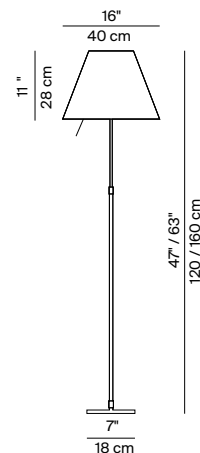

D13t L
sensor dimmer