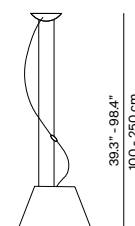

D13sasL
dimmmable by
wall dimmer