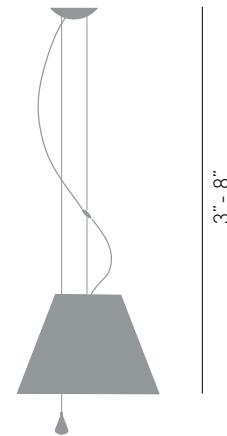

# COSTANZA

design Paolo Rizzatto, 1986

**LUCE  
PLAN**

Type: Suspension  
Light source: 150W A-21 soft white med.base  
Product use: Indoor  
Materials: Aluminium stem, interchangeable polycarbonate silkscreened shade  
Colors: Counterweight steel mat chrome  
Shade in blue, ivory, pistachio, orange, red, black, white  
Description: Elegant and light, this lamp emits a pleasant warm light through a silk-screened polycarbonate shade. The lamp's height may be adjusted by means of a characteristic stainless steel counterweight.  
Certifications:   
Awards: Lampe d'Argent SIL/Paris, 1988  
Reference code: 1D13NSA20520

D13 sas

weight 1.52 lb - canopy ø 4.5" h. 1.18"

[www.luceplan.com](http://www.luceplan.com)

 **illuminations**  
425 Peachtree Hills Ave. NE #3 Atlanta, GA 30305  
404.876.1064 [sales@illumco.com](mailto:sales@illumco.com)

# COSTANZA LED

design Paolo Rizzato, 1986/2014

Type: Table, floor, suspension

Light source: LED 26W mid Power 2300lm @ 2700K  
sensor dimmer 0-10V (floor version only), on/off

Product use: Indoor

Materials: aluminium body  
interchangeable polycarbonate silkscreened shade

Colors: Structure in alu  
Shade in white, comfort green, edgy pink, mistic white,  
soft skin, shaded stone, primary red, liquorice black,  
petroleum blue, smart yellow, concrete grey

Description: The evolution of LED technology has made it possible  
to update the Costanza lamp without altering  
the functional quality and essential lines  
of the classic version