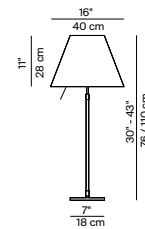

COSTANZA LED

design Paolo Rizzato, 1986/2014

Type: Table, floor, suspension

Light source: LED 26W mid Power 2300lm @ 2700K
sensor dimmer 0-10V (floor version only), on/off

Product use: Indoor

Materials: aluminium body
interchangeable polycarbonate silkscreened shade

Colors: Structure in alu
Shade in white, comfort green, edgy pink, mistic white,
soft skin, shaded stone, primary red, liquorice black,
petroleum blue, smart yellow, concrete grey

Description: The evolution of LED technology has made it possible
to update the Costanza lamp without altering
the functional quality and essential lines
of the classic version

Certifications: c

Reference code: Structure

D13i L	1D13L=010520	alu
D13t L	1D13LT000520	alu
D13sasL	1D13LSA00520	alu

Shade

D13/1/4	1D13N0100502	white

Mezzo Tono collection

D13/1/2	1D13N0100537	comfort green
	1D13N0100524	edgy pink
	1D13N0100534	mistic white
	1D13N0100538	soft skin
	1D13N0100539	shaded stone

Radieuse collection

D13/1/2	1D13N0100508	primay red
	1D13N0100501	liquorice black
	1D13N0100536	petroleum blue
	1D13N0100506	smart yellow
	1D13N0100505	concrete grey

The LED lamps cannot be changed in the luminaire

www.luceplan.com